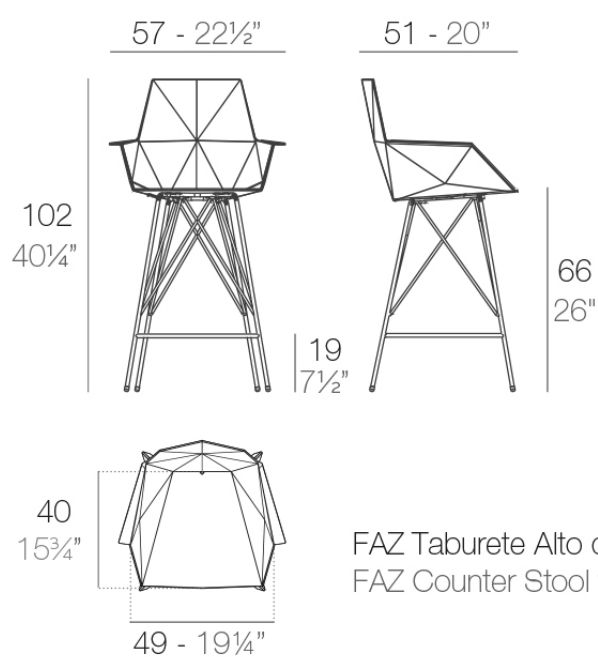

Faz bar stool 57x51x102cm

by Ramón Esteve

Faz is a modular collection of outdoor furniture and planters designed by Ramón Esteve for Vondom. He is the architect of harmony, serenity, timelessness and universality, and he has created mineral and emphatic shapes that make Faz a design that contextualizes with homes and installations. An ambience, encircling as a result of the blissful combination of the material and lighting, so that the sole sensation would be its fusion.

Info

Description

Weight: 14.64 Kg

FAZ Taburete Alto con brazos 102
FAZ Counter Stool with arms 40¼"

Finishes

finishes

BASIC PP
Ref. 54165

white