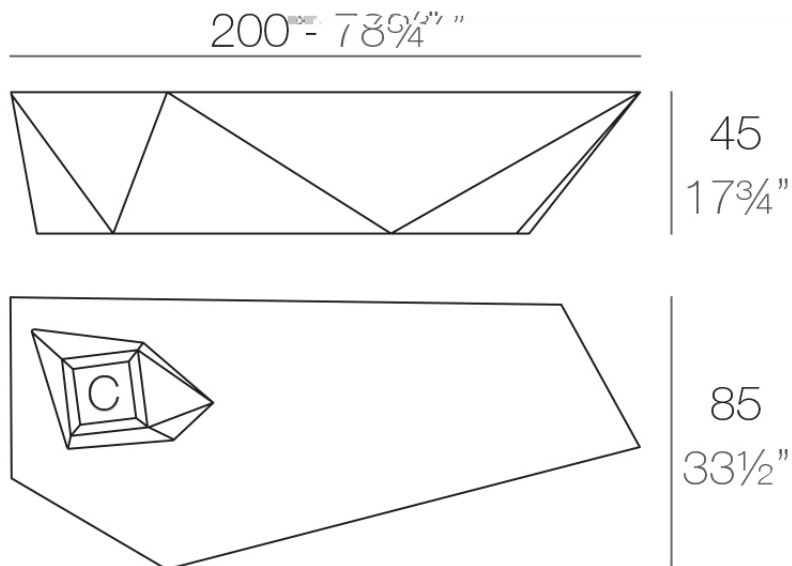

## Faz bench

by Ramón Esteve

Faz is a modular collection of outdoor furniture and planters designed by Ramón Esteve for Vondom. He is the architect of harmony, serenity, timelessness and universality, and he has created mineral and emphatic shapes that make Faz a design that contextualizes with homes and installations. An ambience, encircling as a result of the blissful combination of the material and lighting, so that the sole sensation would be its fusion.

### Description

Made of polyethylene resin by rotational moulding. 100% Recyclable. Item suitable for indoor and outdoor use. Available in different finishes.

Weight: 37 Kg

FAZ Banco      C = 28 x 28 x 33 cm  
FAZ Bench     C = 11" x 11" x 13"