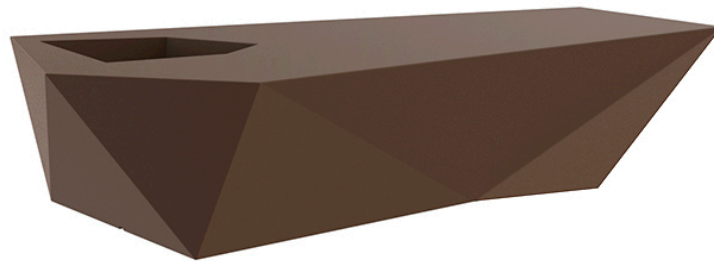

## Faz bench

by Ramón Esteve

Faz is a modular collection of outdoor furniture and planters designed by Ramón Esteve for Vondom. He is the architect of harmony, serenity, timelessness and universality, and he has created mineral and emphatic shapes that make Faz a design that contextualizes with homes and installations. An ambience, encircling as a result of the blissful combination of the material and lighting, so that the sole sensation would be its fusion.

### Description

Made of polyethylene resin by rotational moulding. 100% Recyclable. Item suitable for indoor and outdoor use. Available in different finishes.

Weight: 37 Kg

FAZ Banco      C = 28 x 28 x 33 cm  
FAZ Bench     C = 11" x 11" x 13"