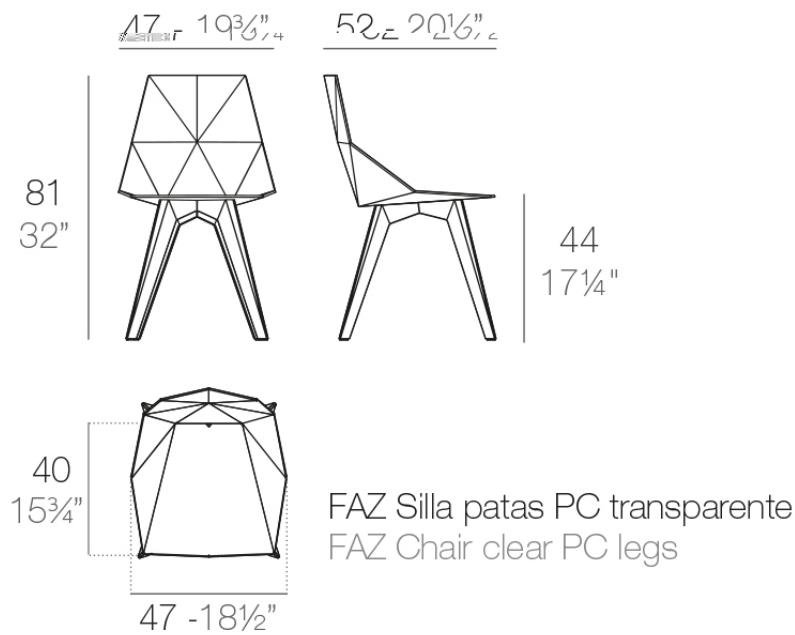

## Faz chair

by Ramón Esteve

Faz is a modular collection of outdoor furniture and planters designed by Ramón Esteve for Vondom. He is the architect of harmony, serenity, timelessness and universality, and he has created mineral and emphatic shapes that make Faz a design that contextualizes with homes and installations. An ambience, encircling as a result of the blissful combination of the material and lighting, so that the sole sensation would be its fusion.

### Description

One piece moulded seat and back polypropylene chair, with clear polycarbonate legs. Item suitable for indoor and outdoor use.

Weight: 3.81 Kg