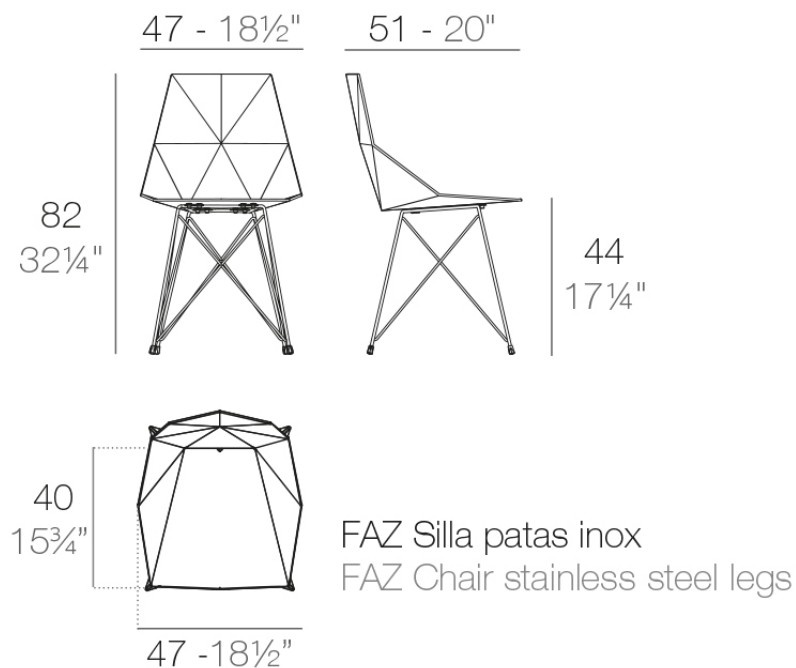

Faz chair steel base

by Ramón Esteve

Faz is a modular collection of outdoor furniture and planters designed by Ramón Esteve for Vondom. He is the architect of harmony, serenity, timelessness and universality, and he has created mineral and emphatic shapes that make Faz a design that contextualizes with homes and installations. An ambience, encircling as a result of the blissful combination of the material and lighting, so that the sole sensation would be its fusion.

Info

Description

One piece moulded seat and back polypropylene chair. The legs are made in stainless steel with lacquer in a colour to match the seat. Item suitable for indoor and outdoor use.

Weight: 2.53 Kg

ALUMINIUM
Ref. VVAR00991

white

black

ecru

Ambients