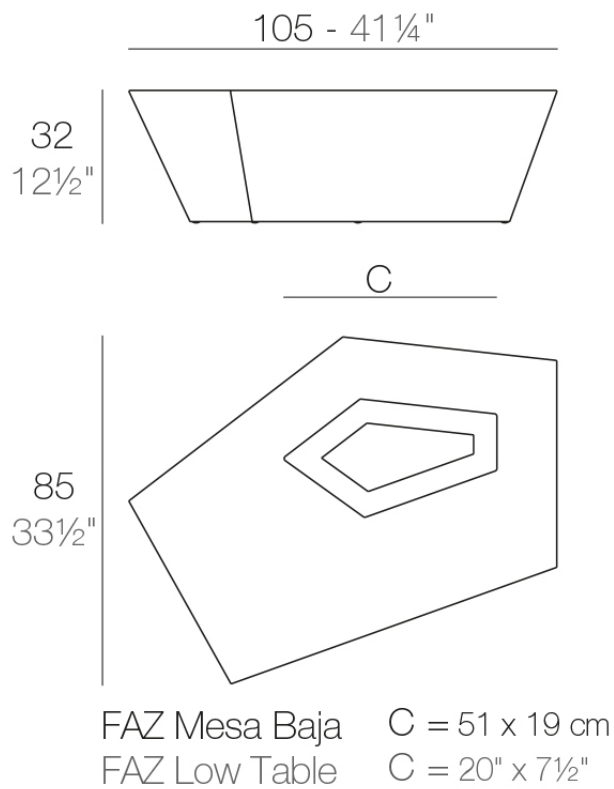

Faz coffee table 105x85x32

by Ramón Esteve

Faz is a modular collection of outdoor furniture and planters designed by Ramón Esteve for Vondom. He is the architect of harmony, serenity, timelessness and universality, and he has created mineral and emphatic shapes that make Faz a design that contextualizes with homes and installations. An ambience, encircling as a result of the blissful combination of the material and lighting, so that the sole sensation would be its fusion.

Info

Description

Made of polyethylene resin by rotational moulding. 100% Recyclable. Item suitable for indoor and outdoor use. Available in different finishes.

Weight: 10.5 Kg

Combinations

- 3 x 54004 Módulo Central Sectional Sofa Armless
- 1 x 54002 Módulo Izquierdo Sectional Sofa Left
- 1 x 54003 Módulo Derecho Sectional Sofa Right
- 1 x 54006 Módulo Esquina 90° Sectional Sofa Corner 90°
- 1 x 54010 Módulo Esquina 45° Sectional Sofa Corner 45°