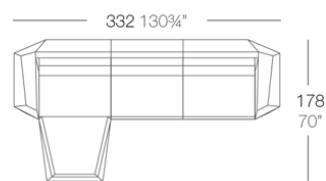

Info

Description

Made of polyethylene resin by rotational moulding. 100% Recyclable. Item suitable for indoor and outdoor use. Available in different finishes.

Weight: 10.5 Kg

Combinations

- 3 x 54004 Módulo Central Sectional Sofa Armless
- 1 x 54002 Módulo Izquierdo Sectional Sofa Left
- 1 x 54003 Módulo Derecho Sectional Sofa Right
- 1 x 54006 Módulo Esquina 90° Sectional Sofa Corner 90°
- 1 x 54010 Módulo Esquina 45° Sectional Sofa Corner 45°