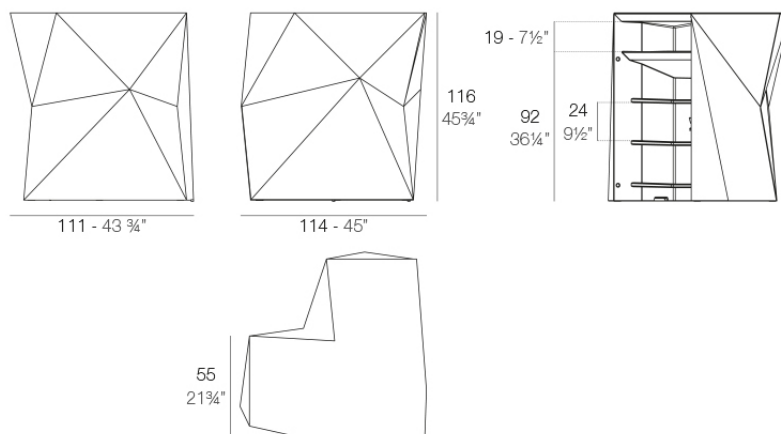

Faz corner bar

by Ramón Esteve

Faz is a modular collection of outdoor furniture and planters designed by Ramón Esteve for Vondom. He is the architect of harmony, serenity, timelessness and universality, and he has created mineral and emphatic shapes that make Faz a design that contextualizes with homes and installations. An ambience, encircling as a result of the blissful combination of the material and lighting, so that the sole sensation would be its fusion.

Info

Description

Made of polyethylene resin by rotational moulding. 100% Recyclable. Item suitable for indoor and outdoor use. Available in different finishes.

Weight: 45.51 Kg

FAZ Barra esquina
FAZ Corner counter