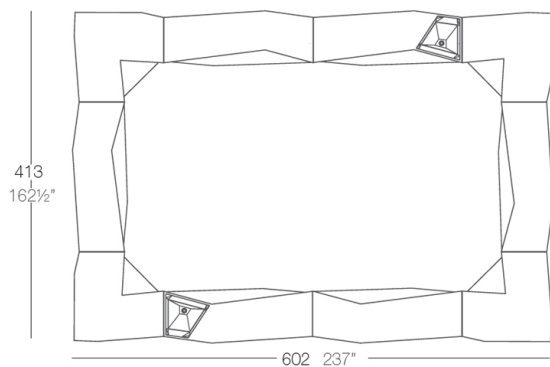

4 X 54113
2 X 54114
4 X 54112