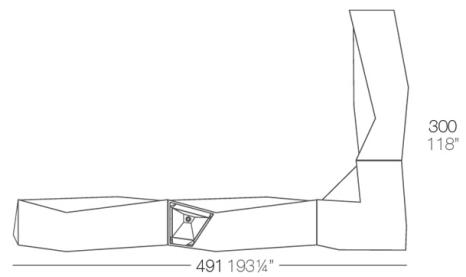

1 X 54113
1 X 54114
1 X 54112
1 X 54111