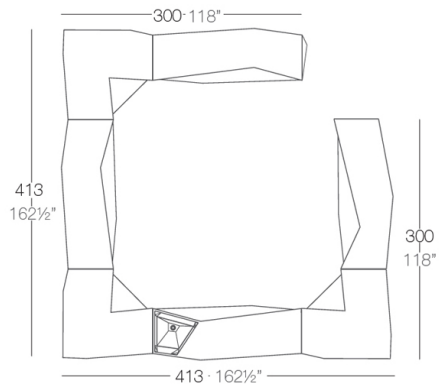

Combinations

---

2 X 54113
1 X 54114
3 X 54112
1 X 54111