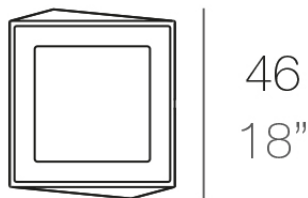

Faz planter 40cm

by Ramón Esteve

Faz is a modular collection of outdoor furniture and planters designed by Ramón Esteve for Vondom. He is the architect of harmony, serenity, timelessness and universality, and he has created mineral and emphatic shapes that make Faz a design that contextualizes with homes and installations. An ambience, encircling as a result of the blissful combination of the material and lighting, so that the sole sensation would be its fusion.

Info

Description

Pot made of polyethylene resin by rotational moulding. 100% Recyclable. Item suitable for indoor and outdoor use. Available in different finishes.

Weight: 5.1 Kg

FAZ Maceta C = 38 L
FAZ Planter C = 10 gal