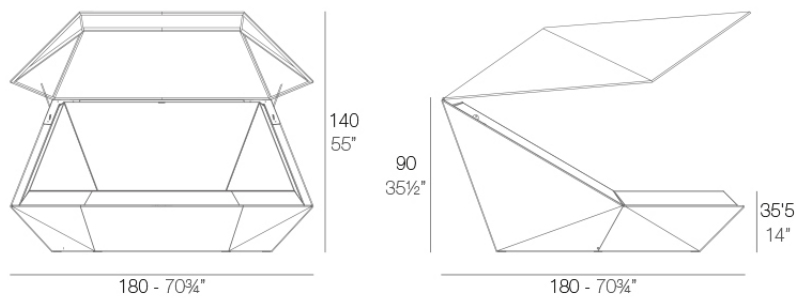

Faz daybed with hinged canopy/360° swivels

by Ramón Esteve

Faz is a modular collection of outdoor furniture and planters designed by Ramón Esteve for Vondom. He is the architect of harmony, serenity, timelessness and universality, and he has created mineral and emphatic shapes that make Faz a design that contextualizes with homes and installations. An ambience, encircling as a result of the blissful combination of the material and lighting, so that the sole sensation would be its fusion.

Info

Description

Made of polyethylene resin by rotational moulding. 100% Recyclable. Item suitable for indoor and outdoor use. Available with different finishes and options.

Weight: 110.63 Kg

FAZ Daybed con parasol
FAZ Daybed with parasol

	Open Abierto	Close Cerrado	Rotation Giro	Thick cushion Grosor acolchado
Daybed with parasol	55"	35½"	360°	3¼"
Daybed con parasol	140	90	360°	8

Accessories

- **BLUETOOTH**

Link your smartphone or tablet to the sound system via Bluetooth.