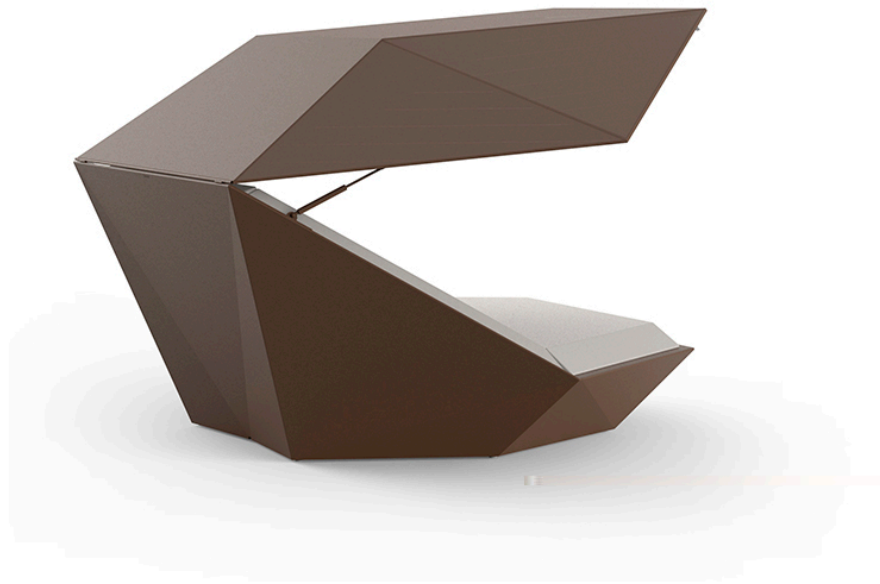

Faz daybed with hinged canopy/360° swivels

by Ramón Esteve

Faz is a modular collection of outdoor furniture and planters designed by Ramón Esteve for Vondom. He is the architect of harmony, serenity, timelessness and universality, and he has created mineral and emphatic shapes that make Faz a design that contextualizes with homes and installations. An ambience, encircling as a result of the blissful combination of the material and lighting, so that the sole sensation would be its fusion.

Info

Description

Made of polyethylene resin by rotational moulding. 100% Recyclable. Item suitable for indoor and outdoor use. Available with different finishes and options.

Weight: 110.63 Kg

FAZ Daybed con parasol
FAZ Daybed with parasol

	Open Abierto	Close Cerrado	Rotation Giro	Thick cushion Grosor acolchado
Daybed with parasol	55"	35½"	360°	3¼"
Daybed con parasol	140	90	360°	8

Accessories

- **BLUETOOTH**

Link your smartphone or tablet to the sound system via Bluetooth.