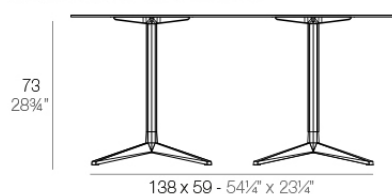

Info

Description

Extruded aluminum tube with cast aluminum base coated with epoxy baked painting. Item suitable for indoor and outdoor use. Table top not included.

Weight: 11.88 Kg

DOUBLE BASE - BASE DOBLE

fixed top / fijo ref. 54167

FAZ BASE BASE 138x59 H73
FAZ DOUBLE BASE 54¼"x23¼" H28¾"

TABLE TOPS OPTIONS - OPCIONES SOBRES

Finishes

finishes

Fixed

Ref. 54167

white