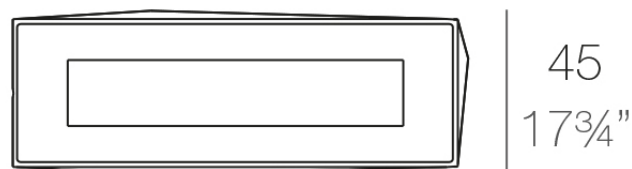

Faz jardiniere 40x120x40cm

by Ramón Esteve

Faz is a modular collection of outdoor furniture and planters designed by Ramón Esteve for Vondom. He is the architect of harmony, serenity, timelessness and universality, and he has created mineral and emphatic shapes that make Faz a design that contextualizes with homes and installations. An ambience, encircling as a result of the blissful combination of the material and lighting, so that the sole sensation would be its fusion.

Info

Description

Pot made of polyethylene resin by rotational moulding. 100% Recyclable. Item suitable for indoor and outdoor use. Available in different finishes.

Weight: 13.35 Kg

FAZ Jardinera
FAZ Jardiniera