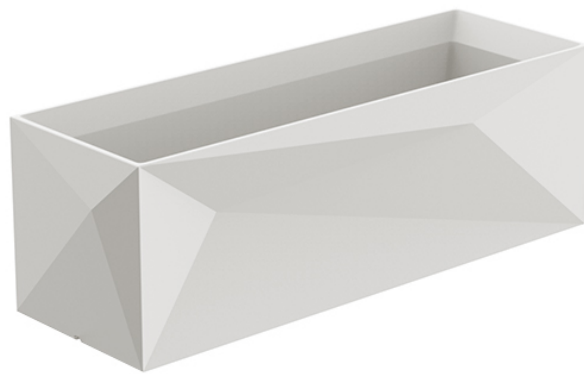

Faz jardiniere 40x120x40cm

by Ramón Esteve

Faz is a modular collection of outdoor furniture and planters designed by Ramón Esteve for Vondom. He is the architect of harmony, serenity, timelessness and universality, and he has created mineral and emphatic shapes that make Faz a design that contextualizes with homes and installations. An ambience, encircling as a result of the blissful combination of the material and lighting, so that the sole sensation would be its fusion.

Info

Description

Pot made of polyethylene resin by rotational moulding. 100% Recyclable. Item suitable for indoor and outdoor use. Available in different finishes.

Weight: 13.35 Kg

FAZ Jardinera
FAZ Jardiniera