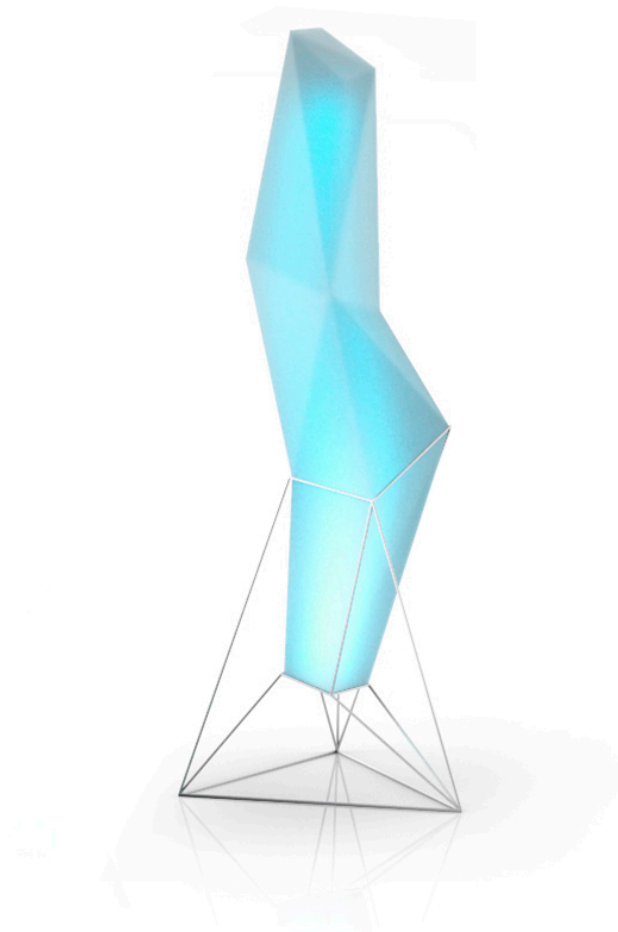

## Faz lamp

by Ramón Esteve

Faz is a modular collection of outdoor furniture and planters designed by Ramón Esteve for Vondom. He is the architect of harmony, serenity, timelessness and universality, and he has created mineral and emphatic shapes that make Faz a design that contextualizes with homes and installations. An ambience, encircling as a result of the blissful combination of the material and lighting, so that the sole sensation would be its fusion.

### Description

Made of polyethylene resin by rotational moulding. 100% Recyclable. Item suitable for indoor and outdoor use. Available in different finishes.

Weight: 17.51 Kg

FAZ Lámpara  
FAZ Lamp