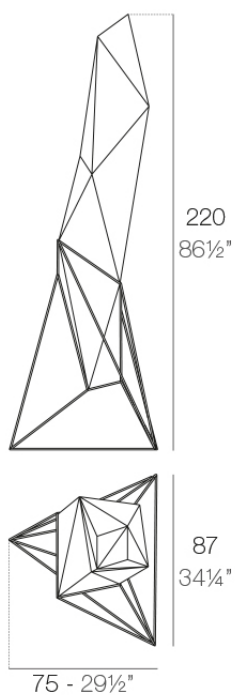

## Faz lamp

by Ramón Esteve

Faz is a modular collection of outdoor furniture and planters designed by Ramón Esteve for Vondom. He is the architect of harmony, serenity, timelessness and universality, and he has created mineral and emphatic shapes that make Faz a design that contextualizes with homes and installations. An ambience, encircling as a result of the blissful combination of the material and lighting, so that the sole sensation would be its fusion.

### Description

Made of polyethylene resin by rotational moulding. 100% Recyclable. Item suitable for indoor and outdoor use. Available in different finishes.

Weight: 17.51 Kg

FAZ Lámpara  
FAZ Lamp