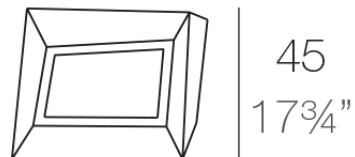

Faz planter 59x45x42

by Ramón Esteve

Faz is a modular collection of outdoor furniture and planters designed by Ramón Esteve for Vondom. He is the architect of harmony, serenity, timelessness and universality, and he has created mineral and emphatic shapes that make Faz a design that contextualizes with homes and installations. An ambience, encircling as a result of the blissful combination of the material and lighting, so that the sole sensation would be its fusion.

Info

Description

Made of polyethylene resin by rotational moulding. 100% Recyclable. Item suitable for indoor and outdoor use. Available in different finishes.

Weight: 4 Kg

FAZ Macetero bajo

C = 10 L

FAZ Down planter