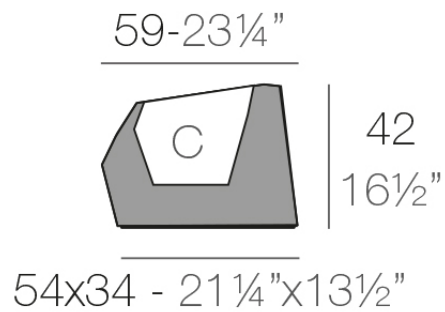

Info

Description

Made of polyethylene resin by rotational moulding. 100% Recyclable. Item suitable for indoor and outdoor use. Available in different finishes.

Weight: 4 Kg

FAZ Macetero bajo

C = 10 L

FAZ Down planter