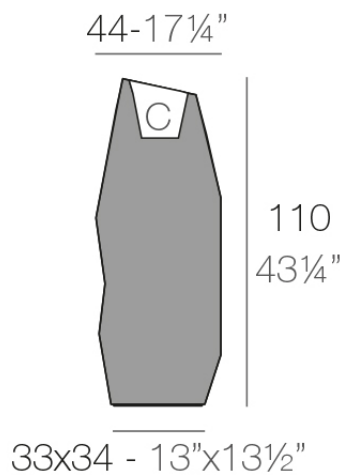

Info

Description

Made of polyethylene resin by rotational moulding. 100% Recyclable. Item suitable for indoor and outdoor use. Available in different finishes.

Weight: 8 Kg

FAZ Macetero alto C = 10 L
FAZ High planter C = 2 1/2 gal