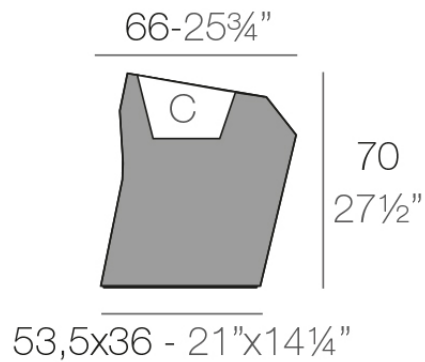

### Description

Made of polyethylene resin by rotational moulding. 100% Recyclable. Item suitable for indoor and outdoor use. Available in different finishes.

Weight: 8 Kg

FAZ Macetero medio C = 21 L

FAZ Medium planter C = 5<sup>1</sup>/<sub>2</sub> gal