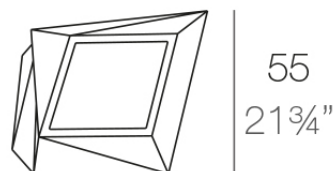

## Faz planter 66x55x70

by Ramón Esteve

Faz is a modular collection of outdoor furniture and planters designed by Ramón Esteve for Vondom. He is the architect of harmony, serenity, timelessness and universality, and he has created mineral and emphatic shapes that make Faz a design that contextualizes with homes and installations. An ambience, encircling as a result of the blissful combination of the material and lighting, so that the sole sensation would be its fusion.

### Description

Made of polyethylene resin by rotational moulding. 100% Recyclable. Item suitable for indoor and outdoor use. Available in different finishes.

Weight: 8 Kg

FAZ Macetero medio C = 21 L

FAZ Medium planter C = 5<sup>1</sup>/<sub>2</sub> gal