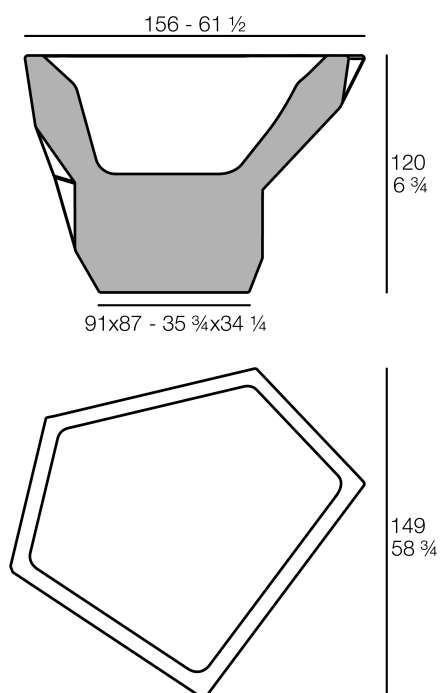

Faz pot 160x150x120

by Ramón Esteve

Faz is a modular collection of outdoor furniture and planters designed by Ramón Esteve for Vondom. He is the architect of harmony, serenity, timelessness and universality, and he has created mineral and emphatic shapes that make Faz a design that contextualizes with homes and installations. An ambience, encircling as a result of the blissful combination of the material and lighting, so that the sole sensation would be its fusion.

Info

Description

Weight: 47 Kg

FAZ Jarron Alto C = 400L
FAZ High Planter C = 105 3/4 gal

Finishes

finishes

BASIC

Ref. 54402A