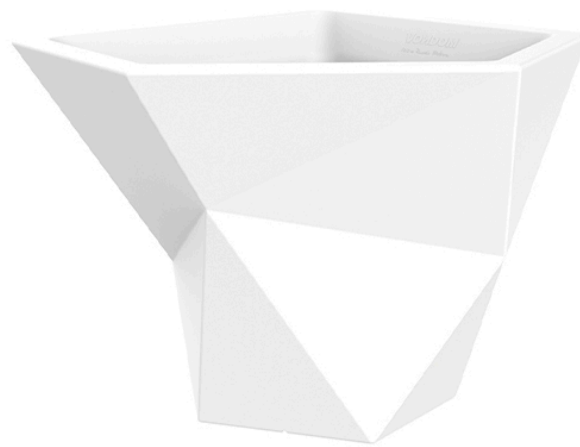

Faz pot 160x150x120

by Ramón Esteve

Faz is a modular collection of outdoor furniture and planters designed by Ramón Esteve for Vondom. He is the architect of harmony, serenity, timelessness and universality, and he has created mineral and emphatic shapes that make Faz a design that contextualizes with homes and installations. An ambience, encircling as a result of the blissful combination of the material and lighting, so that the sole sensation would be its fusion.

Info

Description

Weight: 47 Kg

FAZ Jarron Alto C = 400L
FAZ High Planter C = 105 3/4 gal

Finishes

finishes

BASIC

Ref. 54402A