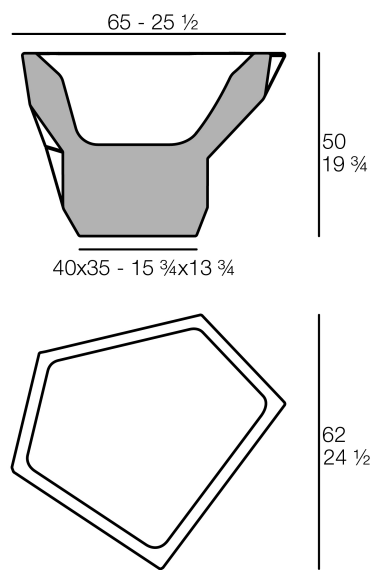

Faz pot 61x61x50

by Ramón Esteve

Faz is a modular collection of outdoor furniture and planters designed by Ramón Esteve for Vondom. He is the architect of harmony, serenity, timelessness and universality, and he has created mineral and emphatic shapes that make Faz a design that contextualizes with homes and installations. An ambience, encircling as a result of the blissful combination of the material and lighting, so that the sole sensation would be its fusion.

Info

Description

Weight: 8 Kg

FAZ Jarro Pequeno C = 28L
FAZ Small Planter C = 7 1/2 gal

Finishes

finishes

BASIC

Ref. 54400A