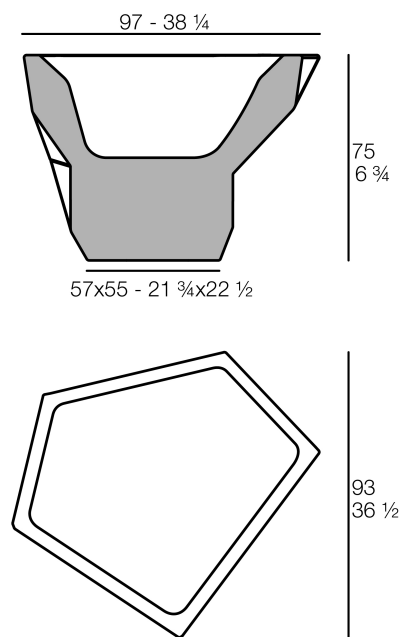

## Faz pot 97x93x75

by Ramón Esteve

Faz is a modular collection of outdoor furniture and planters designed by Ramón Esteve for Vondom. He is the architect of harmony, serenity, timelessness and universality, and he has created mineral and emphatic shapes that make Faz a design that contextualizes with homes and installations. An ambience, encircling as a result of the blissful combination of the material and lighting, so that the sole sensation would be its fusion.

### Description

Weight: 20 Kg

FAZ Jarron Medio C = 97L  
FAZ Medium Planter C =  $25 \frac{3}{4}$  gal