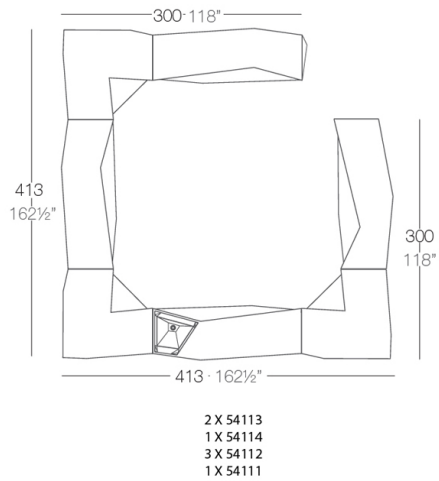

Info

Description

Made of polyethylene resin by rotational moulding. 100% Recyclable. Item suitable for indoor and outdoor use. Available in different finishes.

Weight: 45.05 Kg

Combinations

Accessories

- **BLUETOOTH**