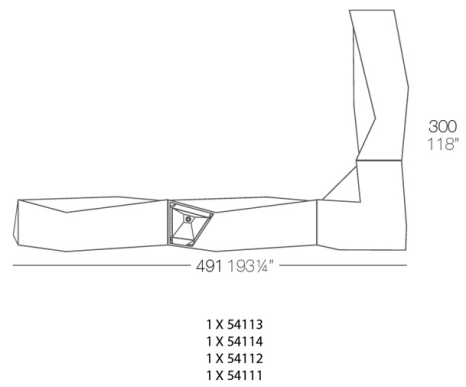

Info

Description

Made of polyethylene resin by rotational moulding. 100% Recyclable. Item suitable for indoor and outdoor use. Available in different finishes.

Weight: 45.05 Kg

Combinations

Accessories

- **BLUETOOTH**