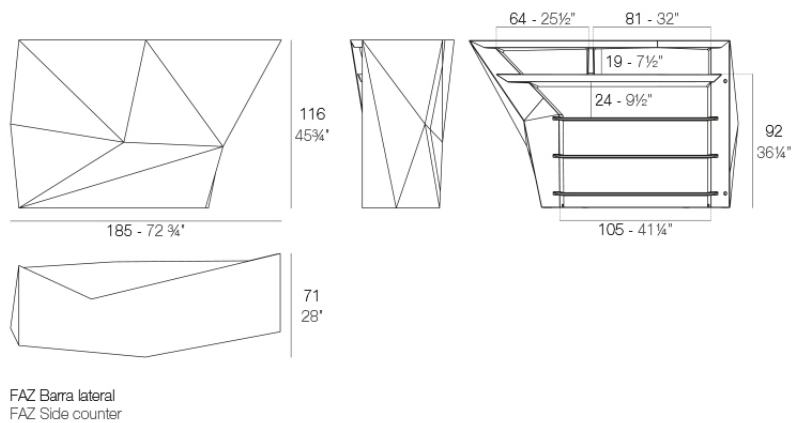

Info

Description

Made of polyethylene resin by rotational moulding. 100% Recyclable. Item suitable for indoor and outdoor use. Available in different finishes.

Weight: 45.05 Kg

Combinations

Accessories

- **BLUETOOTH**