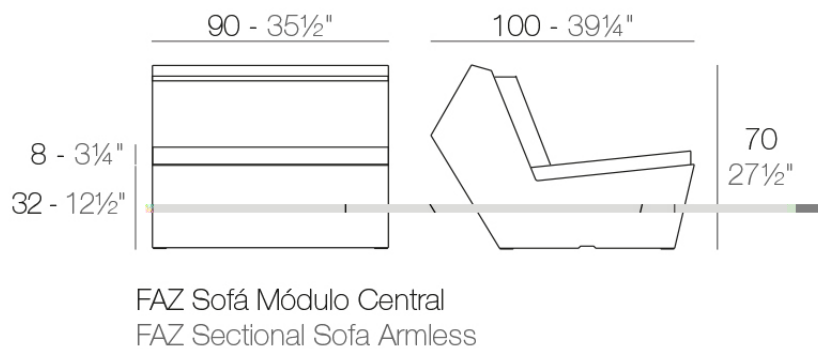

### Description

Made of polyethylene resin by rotational moulding. 100% Recyclable. Item suitable for indoor and outdoor use. Available in different finishes.

Weight: 22.19 Kg