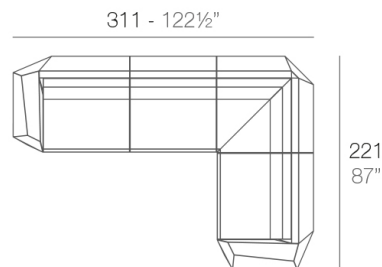

- **1 x 54004** Sofá Módulo Central - Sectional Sofa Armless
- **1 x 54002** Sofá Módulo Izquierdo - Sectional Sofa Left
- **1 x 54003** Sofá Módulo Derecho - Sectional Sofa Right
- **1 x 54005** Sofá Módulo Esquina 90° - Sectional Sofa Corner 90°