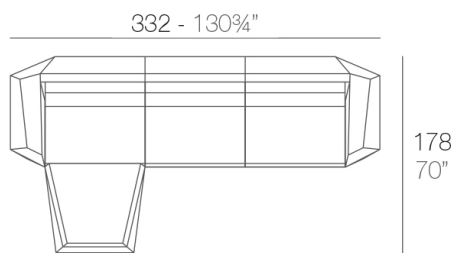

Combinations

- **1 x 54004** Sofá Módulo Central - Sectional Sofa Armless
- **1 x 54002** Sofá Módulo Izquierdo - Sectional Sofa Left
- **1 x 54003** Sofá Módulo Derecho - Sectional Sofa Right
- **1 x 54006** Módulo Puff- Sectional Ottoman