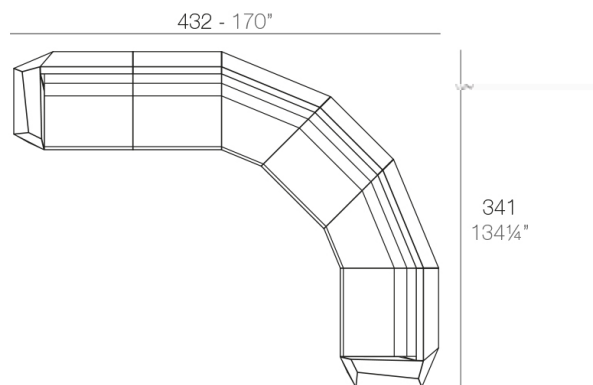

- **2 x 54004** Sofá Módulo Central - Sectional Sofa Armless
- **1 x 54002** Sofá Módulo Izquierdo - Sectional Sofa Left
- **1 x 54003** Sofá Módulo Derecho - Sectional Sofa Right
- **2 x 54010** Sofá Módulo Esquina 45° - Sectional Sofa Corner 45°