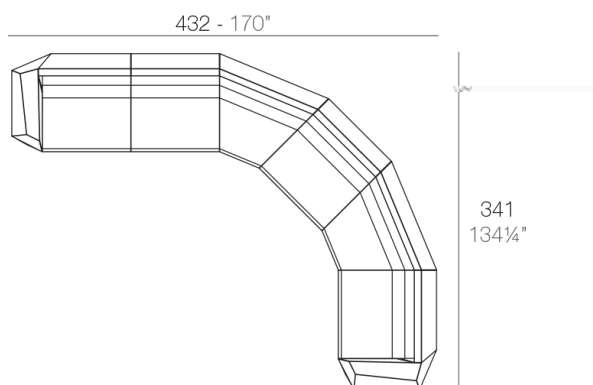

Combinations

- **2 x 54004** Sofá Módulo Central - Sectional Sofa Armless
- **1 x 54002** Sofá Módulo Izquierdo - Sectional Sofa Left
- **1 x 54003** Sofá Módulo Derecho - Sectional Sofa Right
- **2 x 54010** Sofá Módulo Esquina 45° - Sectional Sofa Corner 45°