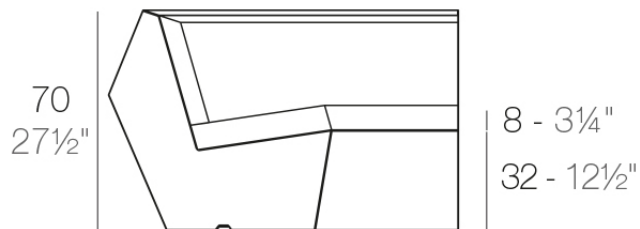

Info

Description

Made of polyethylene resin by rotational moulding. 100% Recyclable. Item suitable for indoor and outdoor use. Available in different finishes.

Weight: 19.69 Kg

FAZ Sofá Módulo Esquina 45°
FAZ Sectional Sofa Corner 45°