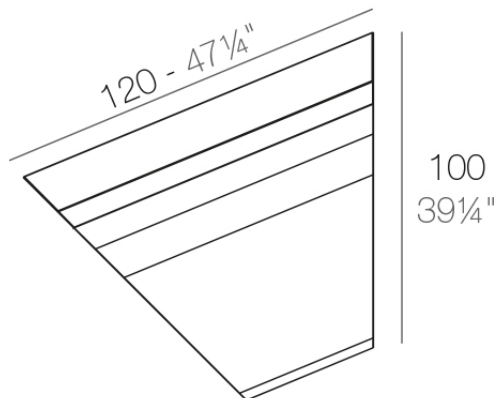

Info

Description

Made of polyethylene resin by rotational moulding. 100% Recyclable. Item suitable for indoor and outdoor use. Available in different finishes.

Weight: 19.69 Kg

FAZ Sofá Módulo Esquina 45°
FAZ Sectional Sofa Corner 45°