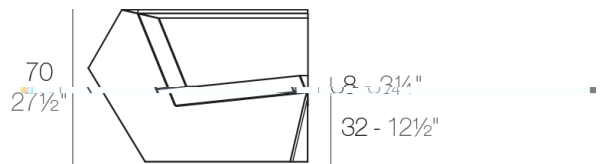

Info

Description

Made of polyethylene resin by rotational moulding. 100% Recyclable. Item suitable for indoor and outdoor use. Available in different finishes.

Modules

FAZ Sofá Módulo Izquierdo
FAZ Sectional Sofa Left

FAZ Sofá Módulo Derecho
FAZ Sectional Sofa Right

FAZ Sofá Módulo Central
FAZ Sectional Sofa Armless

FAZ Sofá Módulo Esquina 90°
FAZ Sectional Sofa Corner 90°

VONDOM

FAZ Sofá Módulo Esquina 45°
FAZ Sectional Sofa Corner 45°