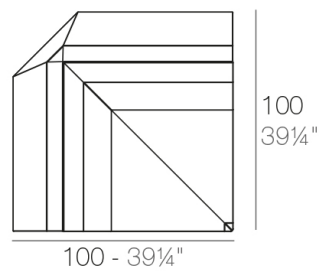

FAZ Sofá Módulo Esquina 90°
FAZ Sectional Sofa Corner 90°