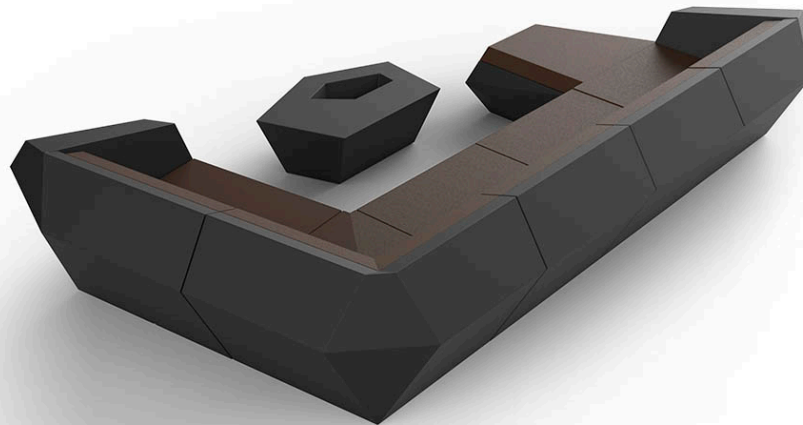

Faz modular sofa

by Ramón Esteve

Faz is a modular collection of outdoor furniture and planters designed by Ramón Esteve for Vondom. He is the architect of harmony, serenity, timelessness and universality, and he has created mineral and emphatic shapes that make Faz a design that contextualizes with homes and installations. An ambience, encircling as a result of the blissful combination of the material and lighting, so that the sole sensation would be its fusion.

Info

Description

Made of polyethylene resin by rotational moulding. 100% Recyclable. Item suitable for indoor and outdoor use. Available in different finishes.

Modules

FAZ Sofá Módulo Izquierdo
FAZ Sectional Sofa Left