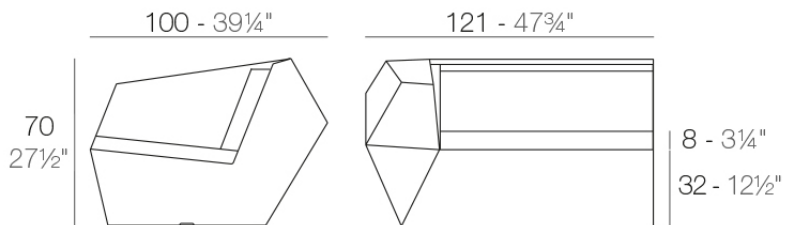

Info

Description

Made of polyethylene resin by rotational moulding. 100% Recyclable. Item suitable for indoor and outdoor use. Available in different finishes.

Weight: 24.14 Kg

FAZ Sofá Módulo Derecho
FAZ Sectional Sofa Right