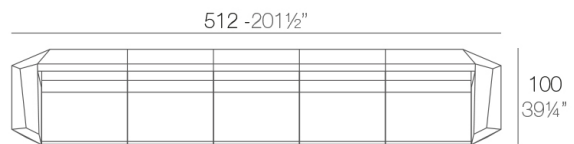

- **3 x 54004** Sofá Módulo Central - Sectional Sofa Armless
- **1 x 54002** Sofá Módulo Izquierdo - Sectional Sofa Left
- **1 x 54003** Sofá Módulo Derecho - Sectional Sofa Right