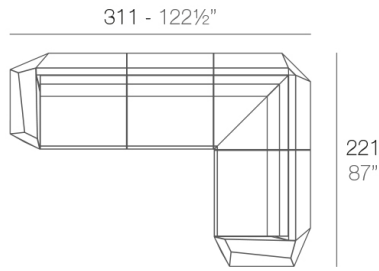

- 1 x 54004 Sofá Módulo Central - Sectional Sofa Armless
- 1 x 54002 Sofá Módulo Izquierdo - Sectional Sofa Left
- 1 x 54003 Sofá Módulo Derecho - Sectional Sofa Right
- 1 x 54005 Sofá Módulo Esquina 90° - Sectional Sofa Corner 90°