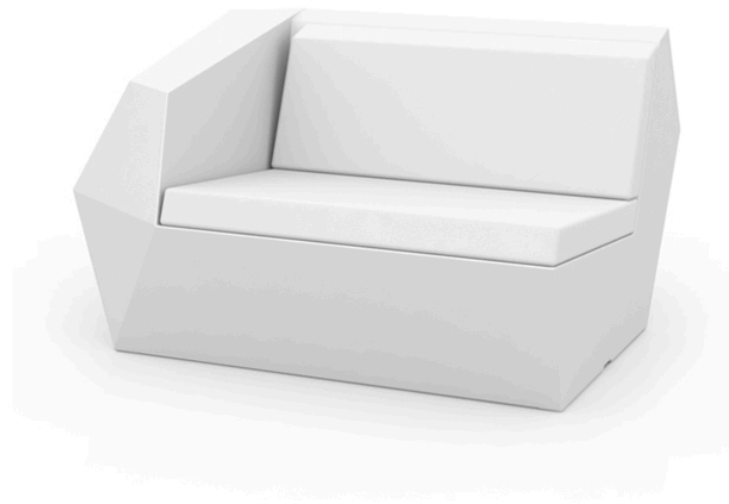

Faz sofa right

by Ramón Esteve

Faz is a modular collection of outdoor furniture and planters designed by Ramón Esteve for Vondom. He is the architect of harmony, serenity, timelessness and universality, and he has created mineral and emphatic shapes that make Faz a design that contextualizes with homes and installations. An ambience, encircling as a result of the blissful combination of the material and lighting, so that the sole sensation would be its fusion.

Info

Description

Made of polyethylene resin by rotational moulding. 100% Recyclable. Item suitable for indoor and outdoor use. Available in different finishes.

Weight: 24.14 Kg

FAZ Sofá Módulo Derecho
FAZ Sectional Sofa Right