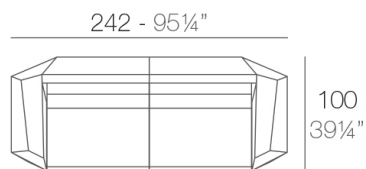

- ~~**1 x 54002** Sofá Módulo Izquierdo - Sectional Sofa Left~~
- **1 x 54003** Sofá Módulo Derecho - Sectional Sofa Right