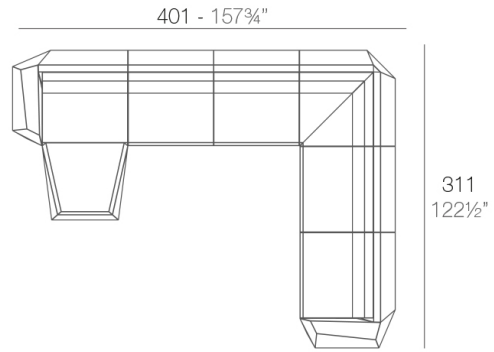

- 3 x 54004 Sofá Módulo Central - Sectional Sofa Armless
- 1 x 54002 Sofá Módulo Izquierdo - Sectional Sofa Left
- 1 x 54003 Sofá Módulo Derecho - Sectional Sofa Right
- 1 x 54005 Sofá Módulo Esquina 90° - Sectional Sofa Corner 90°
- 1 x 54006 Módulo Puff - Ottoman