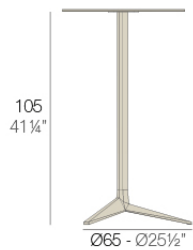

### Description

Extruded aluminum tube with cast aluminum base coated with epoxy baked painting. Item suitable for indoor and outdoor use. Table top not included.

Weight: 5 Kg

BASE 3 LEGS - BASE 3 PATAS

fixed top / fijo ref. 54127  
collapsible top / abatible ref. 54127T  
fixed for glass / fijo para vidrio ref. 54127V

FAZ BASE MESA Ø65 H105  
FAZ TABLE BASE Ø25½" H41¼"

TABLE TOPS OPTIONS - OPCIONES SOBRES