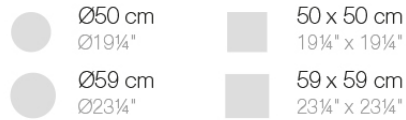

### Description

Extruded aluminum tube with cast aluminum base coated with epoxy baked painting. Item suitable for indoor and outdoor use. Table top not included.

Weight: 5 Kg

BASE 3 LEGS - BASE 3 PATAS

fixed top / fijo ref. 54127  
collapsible top / abatible ref. 54127T  
fixed for glass / fijo para vidrio ref. 54127V

FAZ BASE MESA Ø65 H105  
FAZ TABLE BASE Ø25½" H41¼"

TABLE TOPS OPTIONS - OPCIONES SOBRES