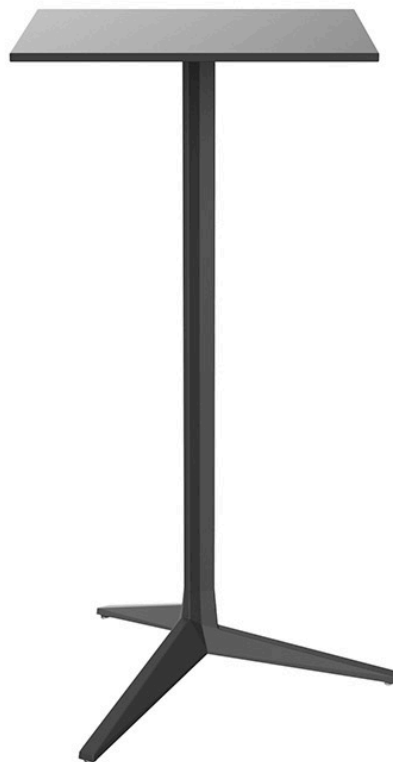

## Faz table base h:105cm

by Ramón Esteve

Faz is a modular collection of outdoor furniture and planters designed by Ramón Esteve for Vondom. He is the architect of harmony, serenity, timelessness and universality, and he has created mineral and emphatic shapes that make Faz a design that contextualizes with homes and installations. An ambience, encircling as a result of the blissful combination of the material and lighting, so that the sole sensation would be its fusion.

### Description

Extruded aluminum tube with cast aluminum base coated with epoxy baked painting. Item suitable for indoor and outdoor use. Table top not included.

Weight: 5 Kg

BASE 3 LEGS - BASE 3 PATAS

fixed top / fijo ref. 54127  
collapsible top / abatible ref. 54127T  
fixed for glass / fijo para vidrio ref. 54127V

FAZ BASE MESA Ø65 H105  
FAZ TABLE BASE Ø25½" H41¼"

TABLE TOPS OPTIONS - OPCIONES SOBRES

mostaza

Powder coated aluminum base with 90° collapsable attachment made of polyamide and fiber glass

Fixed glass  
Ref. 54127V

white

british gray

traffic gray

black

ecru