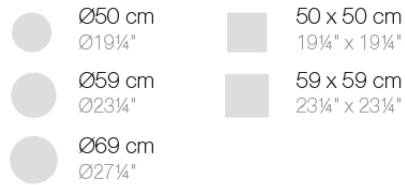

Info

Description

Extruded aluminum tube with cast aluminum base coated with epoxy baked painting. Item suitable for indoor and outdoor use. Table top not included.

Weight: 3.99 Kg

BASE 3 LEGS - BASE 3 PATAS

fixed top / fijo ref. 54125
collapsible top / abatible ref. 54125T
fixed for glass / fijo para vidrio ref. 54125V

FAZ BASE MESA Ø65 H50
FAZ TABLE BASE Ø25 1/2" H19 3/4"

TABLE TOPS OPTIONS - OPCIONES SOBRES