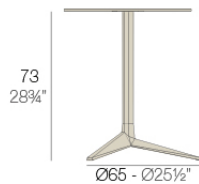

Info

Description

Extruded aluminum tube with cast aluminum base coated with epoxy baked painting. Item suitable for indoor and outdoor use. Table top not included.

Weight: 4.17 Kg

BASE 3 LEGS - BASE 3 PATAS

fixed top / fijo ref. 54126
collapsible top / abatible ref. 54126T
fixed for glass / fijo para vidrio ref. 54126V

FAZ BASE MESA Ø65 H73
FAZ TABLE BASE Ø25 1/2" H28 3/4"

TABLE TOPS OPTIONS - OPCIONES SOBRES