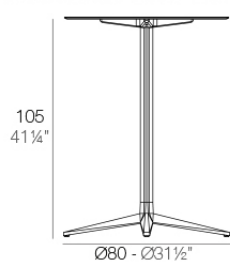

Info

Description

Weight: 6.56 Kg

BASE 4 LEGS - BASE 4 PATAS

fixed top / fijo ref: 54142
fixed for glass / fijo para vidrio ref: 54142V

FAZ BASE MESA Ø80 H105
FAZ TABLE BASE Ø31½" H41¼"

TABLE TOPS OPTIONS - OPCIONES SOBRES

69 x 69 cm
27¼" x 27¼"

Finishes

finishes

Fixed
Ref. 54142

white

british gray

traffic gray

black