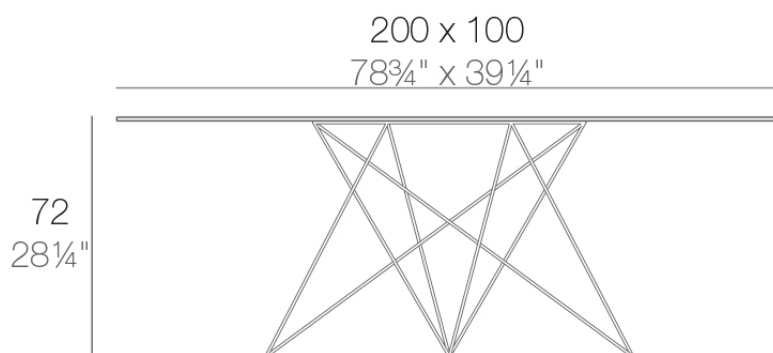

## Faz table stainless 200x100x72

by Ramón Esteve

Faz is a modular collection of outdoor furniture and planters designed by Ramón Esteve for Vondom. He is the architect of harmony, serenity, timelessness and universality, and he has created mineral and emphatic shapes that make Faz a design that contextualizes with homes and installations. An ambience, encircling as a result of the blissful combination of the material and lighting, so that the sole sensation would be its fusion.

### Description

Stainless steel legs with lacquer in a colour to match the tabletop. Tabletop is available in HPL or Full White (white only).

Weight: 49.08 Kg

FAZ Mesa Inox 200 x 100

FAZ Dinning Table Stainless Base 78<sup>3</sup>/<sub>4</sub>"x39<sup>1</sup>/<sub>4</sub>"