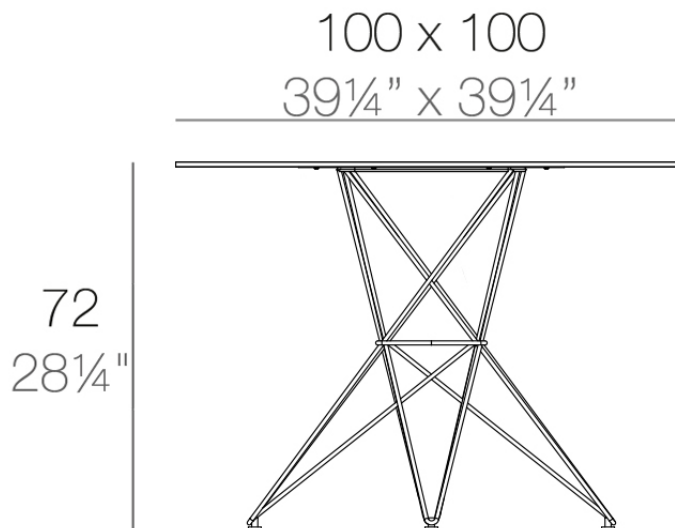

Faz table stainless base 100x100x72

by Ramón Esteve

Faz is a modular collection of outdoor furniture and planters designed by Ramón Esteve for Vondom. He is the architect of harmony, serenity, timelessness and universality, and he has created mineral and emphatic shapes that make Faz a design that contextualizes with homes and installations. An ambience, encircling as a result of the blissful combination of the material and lighting, so that the sole sensation would be its fusion.

Info

Description

Made of polyethylene resin by rotational moulding. 100% Recyclable. Item suitable for indoor and outdoor use. Available in different finishes.

Weight: 18.1 Kg

FAZ Mesa Inox 100x100
FAZ Dining Table Stainless
Base 39¼"x 39¼"