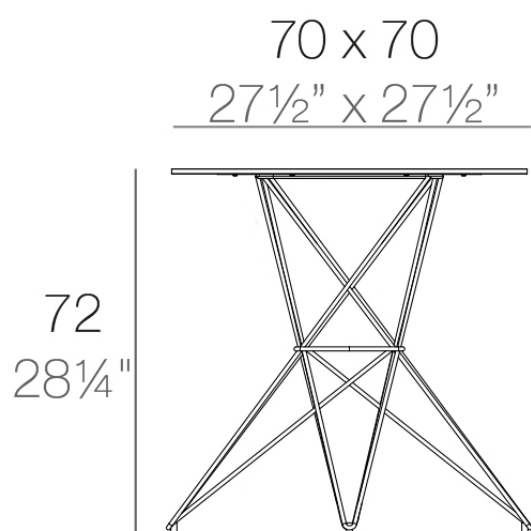

Faz table stainless base 70x70x72

by Ramón Esteve

Faz is a modular collection of outdoor furniture and planters designed by Ramón Esteve for Vondom. He is the architect of harmony, serenity, timelessness and universality, and he has created mineral and emphatic shapes that make Faz a design that contextualizes with homes and installations. An ambience, encircling as a result of the blissful combination of the material and lighting, so that the sole sensation would be its fusion.

Info

Description

Made of polyethylene resin by rotational moulding. 100% Recyclable. Item suitable for indoor and outdoor use. Available in different finishes.

Weight: 9.5 Kg

FAZ Mesa Inox 70x70
FAZ Dining Table Stainless
Base 27 1/2" x 27 1/2"