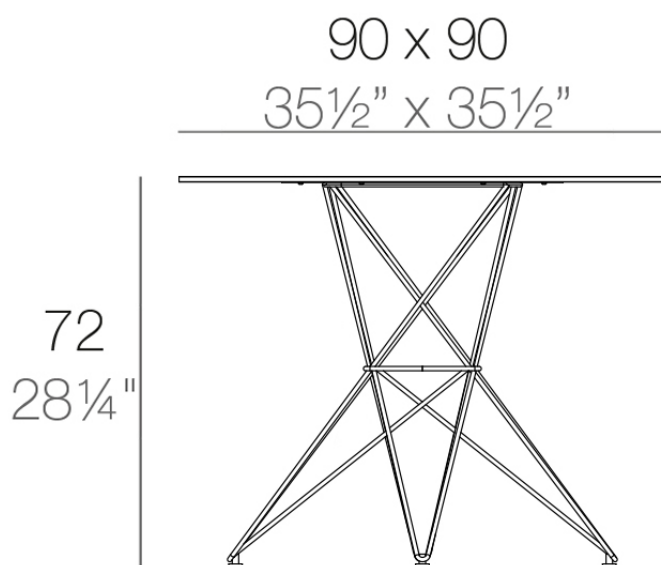

Faz table stainless base 90x90x72

by Ramón Esteve

Faz is a modular collection of outdoor furniture and planters designed by Ramón Esteve for Vondom. He is the architect of harmony, serenity, timelessness and universality, and he has created mineral and emphatic shapes that make Faz a design that contextualizes with homes and installations. An ambience, encircling as a result of the blissful combination of the material and lighting, so that the sole sensation would be its fusion.

Info

Description

Made of polyethylene resin by rotational moulding. 100% Recyclable. Item suitable for indoor and outdoor use. Available in different finishes.

Weight: 15 Kg

FAZ Mesa Inox 90x90
FAZ Dinning Table
Stainless Base 35½"