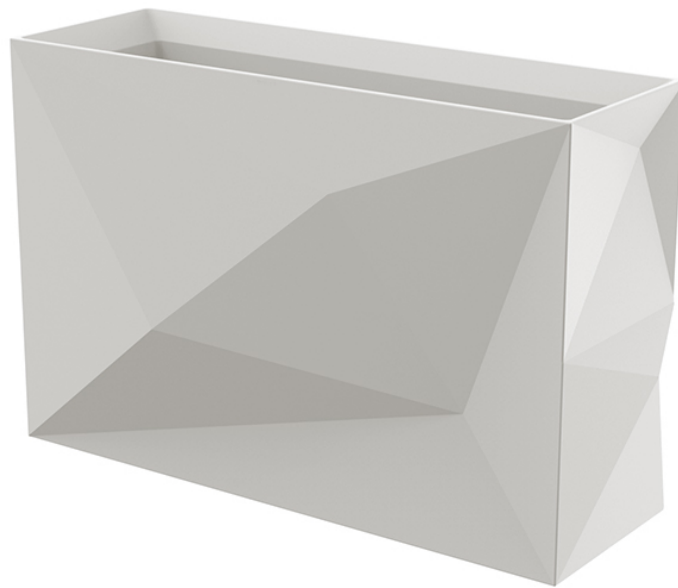

## Faz wall planter 126x51x80cm

by Ramón Esteve

Faz is a modular collection of outdoor furniture and planters designed by Ramón Esteve for Vondom. He is the architect of harmony, serenity, timelessness and universality, and he has created mineral and emphatic shapes that make Faz a design that contextualizes with homes and installations. An ambience, encircling as a result of the blissful combination of the material and lighting, so that the sole sensation would be its fusion.

### Description

Pot made of polyethylene resin by rotational moulding. 100% Recyclable. Item suitable for indoor and outdoor use. Available in different finishes.

Weight: 20.47 Kg

FAZ Jardinera alta      C = 140 L  
FAZ High jardiniere    C = 38¼ gal