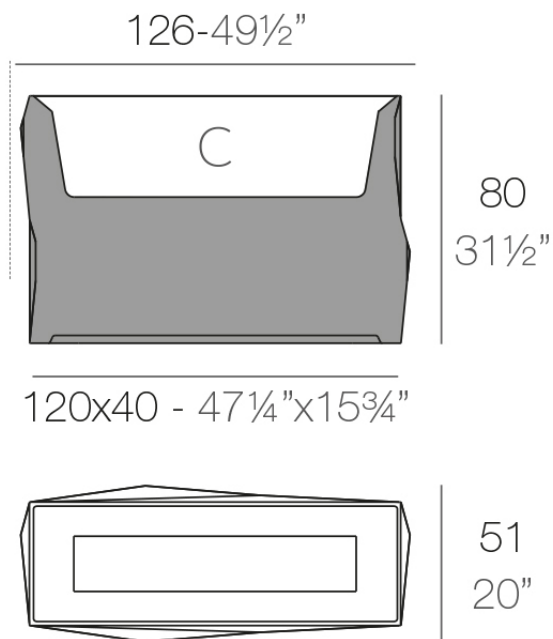

## Faz wall planter 126x51x80cm

by Ramón Esteve

Faz is a modular collection of outdoor furniture and planters designed by Ramón Esteve for Vondom. He is the architect of harmony, serenity, timelessness and universality, and he has created mineral and emphatic shapes that make Faz a design that contextualizes with homes and installations. An ambience, encircling as a result of the blissful combination of the material and lighting, so that the sole sensation would be its fusion.

### Description

Pot made of polyethylene resin by rotational moulding. 100% Recyclable. Item suitable for indoor and outdoor use. Available in different finishes.

Weight: 20.47 Kg

FAZ Jardinera alta      C = 140 L  
FAZ High jardiniere    C = 38¼ gal