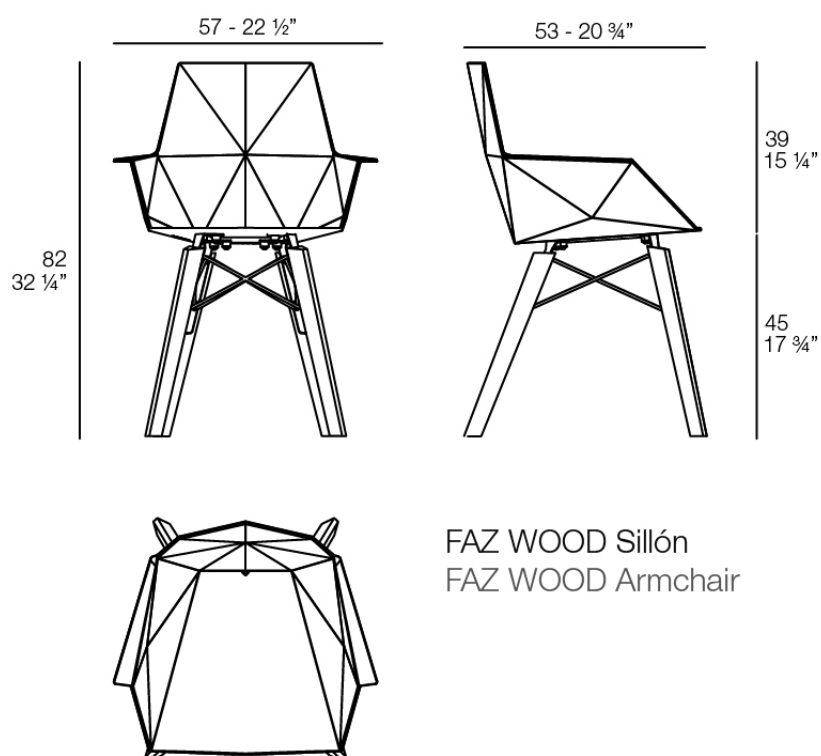

Faz wood armchair

by Ramón Esteve

Faz is a modular collection of outdoor furniture and planters designed by Ramón Esteve for Vondom. He is the architect of harmony, serenity, timelessness and universality, and he has created mineral and emphatic shapes that make Faz a design that contextualizes with homes and installations. An ambience, encircling as a result of the blissful combination of the material and lighting, so that the sole sensation would be its fusion.

Info

Description

Weight: 5.04 Kg

Finishes

finishes

BASIC PP
Ref. 54294

white wood 2

white wood 1

black

ecru

LACADO
Ref. 54294F

white wood 1

black

anthracite

Ambients