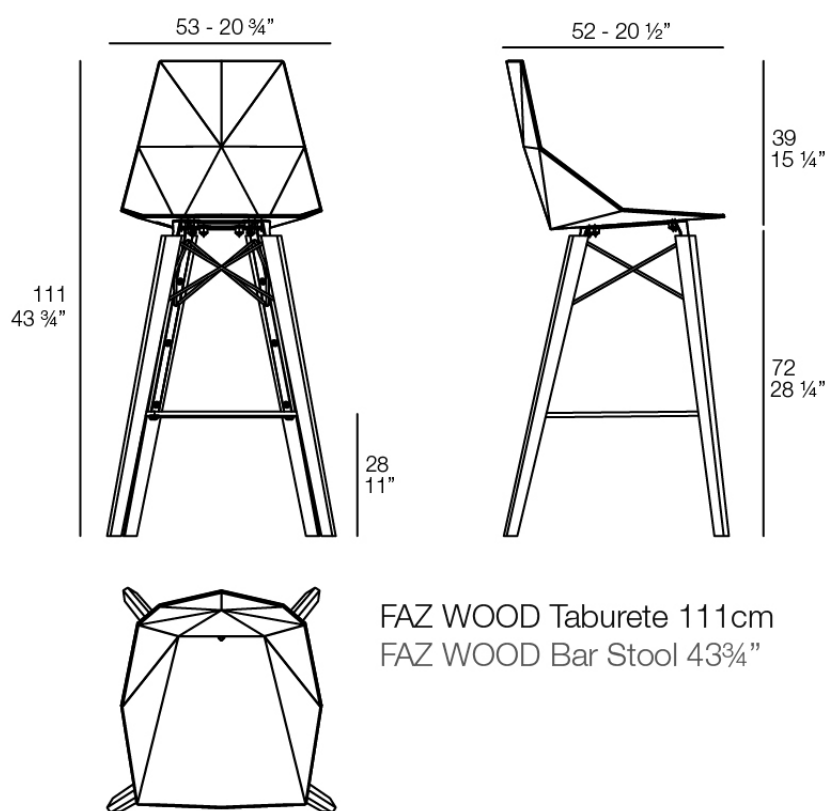

Faz wood bar stool

by Ramón Esteve

Faz is a modular collection of outdoor furniture and planters designed by Ramón Esteve for Vondom. He is the architect of harmony, serenity, timelessness and universality, and he has created mineral and emphatic shapes that make Faz a design that contextualizes with homes and installations. An ambience, encircling as a result of the blissful combination of the material and lighting, so that the sole sensation would be its fusion.

Info

Description

Weight: 6.93 Kg

Finishes

finishes

BASIC PP

Ref. 54301

white wood 2

white wood 1

black

ecru

LACADO

Ref. 54301F

white wood 1

negro wood 1

anthracite