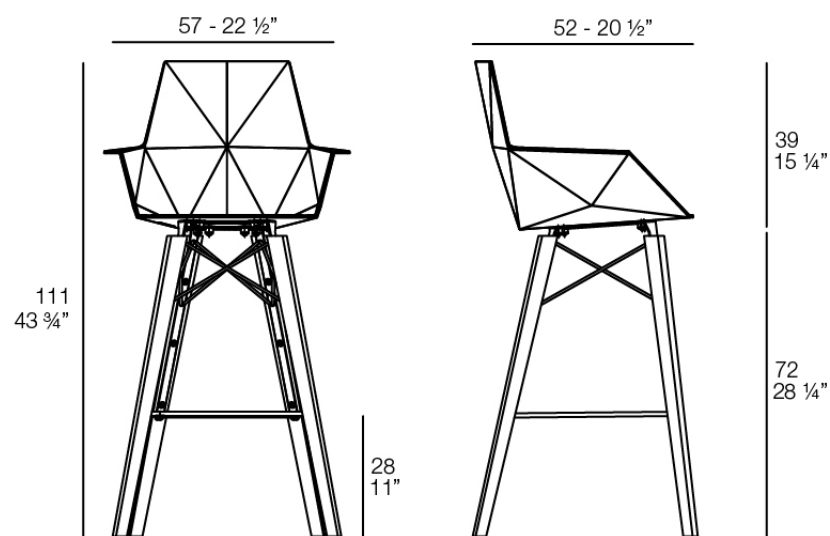

## Faz wood bar stool with arms

by Ramón Esteve

Faz is a modular collection of outdoor furniture and planters designed by Ramón Esteve for Vondom. He is the architect of harmony, serenity, timelessness and universality, and he has created mineral and emphatic shapes that make Faz a design that contextualizes with homes and installations. An ambience, encircling as a result of the blissful combination of the material and lighting, so that the sole sensation would be its fusion.

### Description

Weight: 7.58 Kg

FAZ WOOD Taburete con brazos 111cm  
FAZ WOOD Bar Stool with arms 43 3/4"