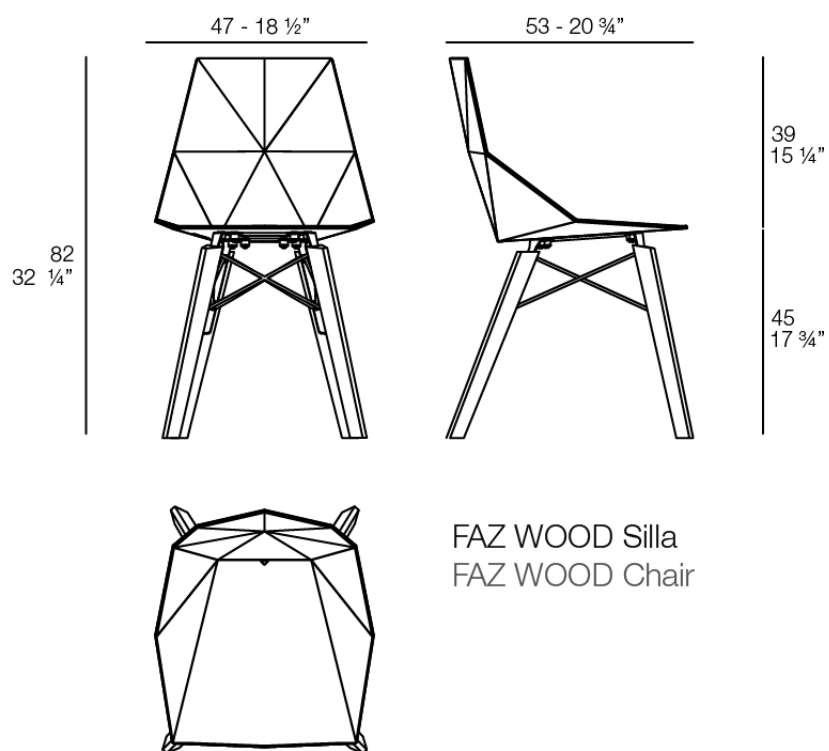

Faz wood chair

by Ramón Esteve

Faz is a modular collection of outdoor furniture and planters designed by Ramón Esteve for Vondom. He is the architect of harmony, serenity, timelessness and universality, and he has created mineral and emphatic shapes that make Faz a design that contextualizes with homes and installations. An ambience, encircling as a result of the blissful combination of the material and lighting, so that the sole sensation would be its fusion.

Info

Description

Weight: 4.4 Kg

Finishes

finishes

BASIC PP
Ref. 54295

white wood 2

white wood 1

black

ecru

LACADO
Ref. 54295F

white wood 1

black

anthracite

Ambients