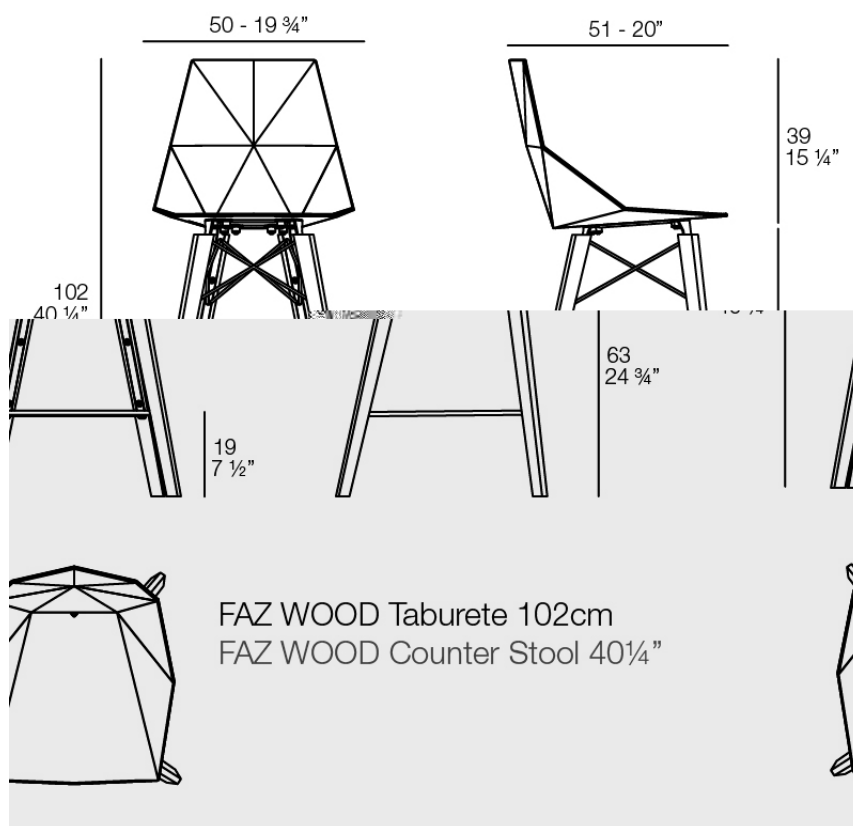

## Faz wood counter stool

by Ramón Esteve

Faz is a modular collection of outdoor furniture and planters designed by Ramón Esteve for Vondom. He is the architect of harmony, serenity, timelessness and universality, and he has created mineral and emphatic shapes that make Faz a design that contextualizes with homes and installations. An ambience, encircling as a result of the blissful combination of the material and lighting, so that the sole sensation would be its fusion.

### Description

Weight: 6.7 Kg