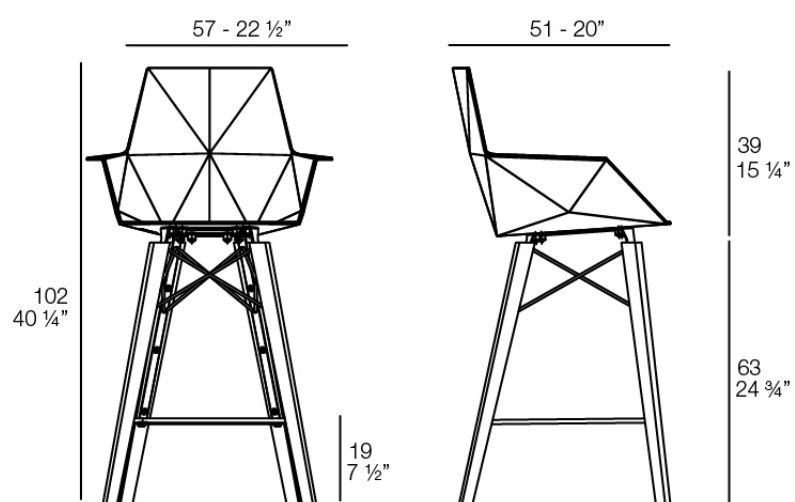

### Description

Weight: 7.35 Kg

FAZ WOOD Taburete con brazos 102cm  
FAZ WOOD Counter Stool with arms 40 1/4"