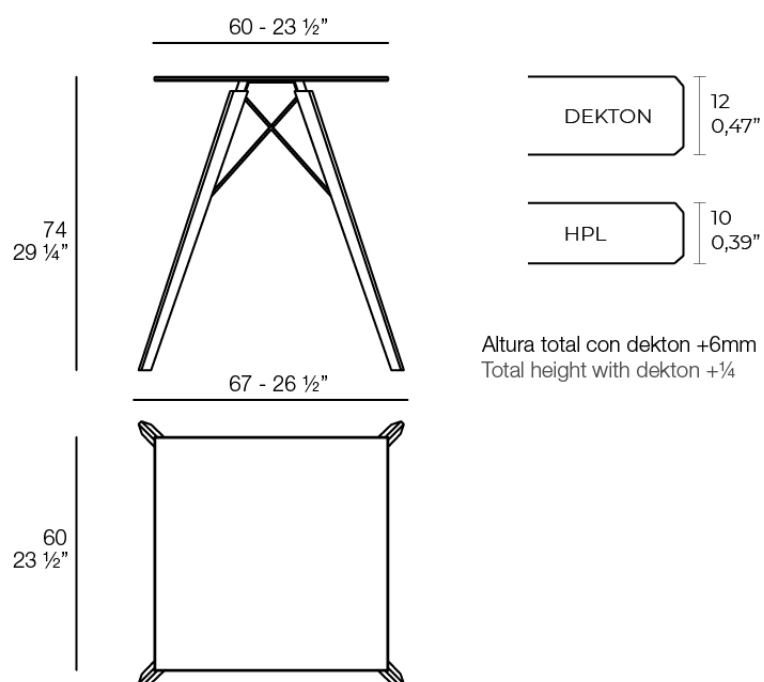

Faz wood dining table 60x60x74

by Ramón Esteve

Faz is a modular collection of outdoor furniture and planters designed by Ramón Esteve for Vondom. He is the architect of harmony, serenity, timelessness and universality, and he has created mineral and emphatic shapes that make Faz a design that contextualizes with homes and installations. An ambience, encircling as a result of the blissful combination of the material and lighting, so that the sole sensation would be its fusion.

Info

Description

Weight: 10.05 Kg

FAZ WOOD Mesa Comedor 60 x 60
FAZ WOOD Dinning table 23 1/2" x 23 1/2"

Finishes

finishes

HPL

Ref. 54309

white wood 2

white wood 1

black

HPL black edge

Solid Core

Ref. 54309B

white

HPL solid core