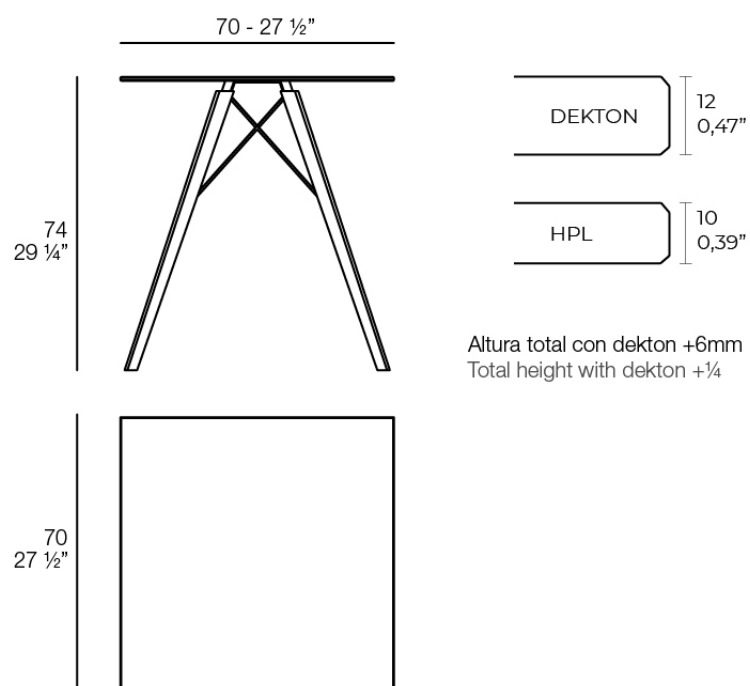

Faz wood dining table 70x70x74

by Ramón Esteve

Faz is a modular collection of outdoor furniture and planters designed by Ramón Esteve for Vondom. He is the architect of harmony, serenity, timelessness and universality, and he has created mineral and emphatic shapes that make Faz a design that contextualizes with homes and installations. An ambience, encircling as a result of the blissful combination of the material and lighting, so that the sole sensation would be its fusion.

Info

Description

Weight: 11.98 Kg

FAZ WOOD Mesa Comedor 70 x 70
FAZ WOOD Dinning table 27 1/2" x 27 1/2"

Finishes

finishes

HPL

Ref. 54311

white wood 2

white wood 1

black

HPL black edge

Solid Core

Ref. 54311B

white wood 1

HPL solid core