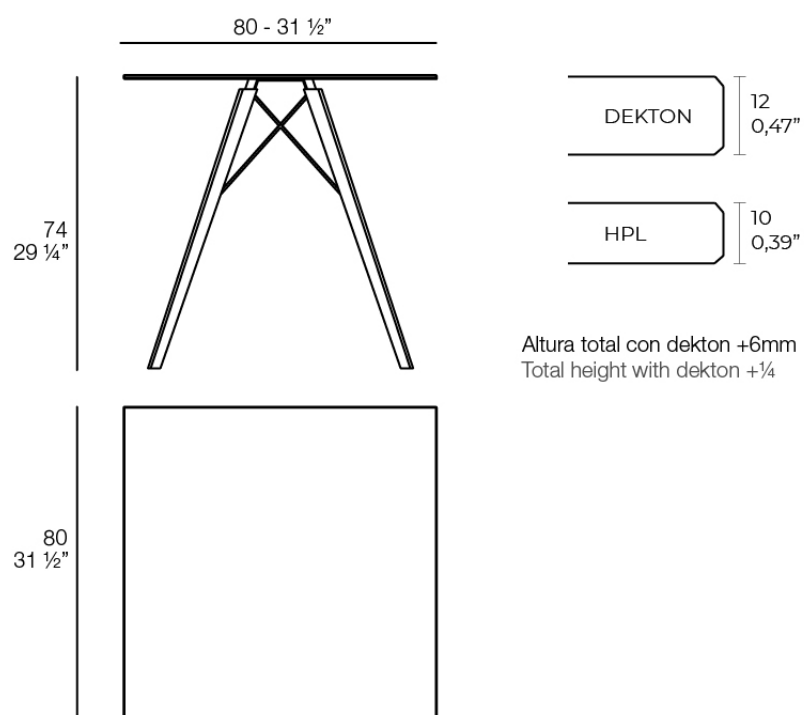

## Faz wood dining table 80x80x74

by Ramón Esteve

Faz is a modular collection of outdoor furniture and planters designed by Ramón Esteve for Vondom. He is the architect of harmony, serenity, timelessness and universality, and he has created mineral and emphatic shapes that make Faz a design that contextualizes with homes and installations. An ambience, encircling as a result of the blissful combination of the material and lighting, so that the sole sensation would be its fusion.

### Description

Weight: 14.15 Kg

FAZ WOOD Mesa Comedor 80 x 80  
FAZ WOOD Dinning table 31 1/2" x 31 1/2"