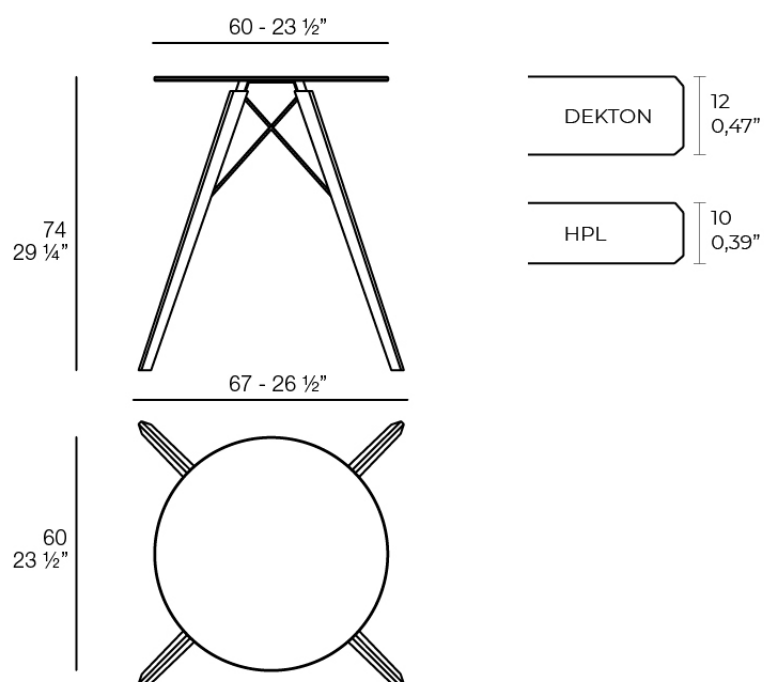

## Faz wood dining table ø60x74

by Ramón Esteve

Faz is a modular collection of outdoor furniture and planters designed by Ramón Esteve for Vondom. He is the architect of harmony, serenity, timelessness and universality, and he has created mineral and emphatic shapes that make Faz a design that contextualizes with homes and installations. An ambience, encircling as a result of the blissful combination of the material and lighting, so that the sole sensation would be its fusion.

### Description

Weight: 9.05 Kg

FAZ WOOD Mesa Comedor Ø60  
FAZ WOOD Dinning table Ø23 1/2"