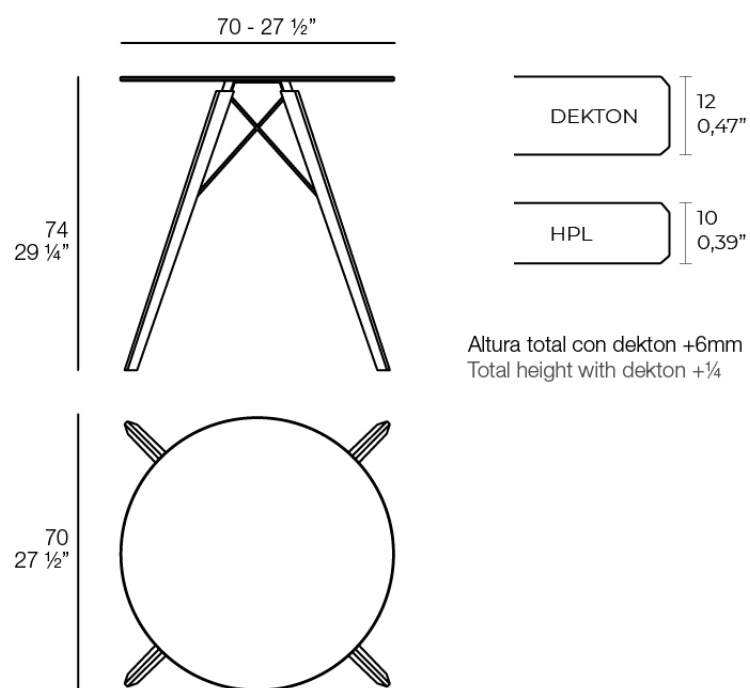

Faz wood dining table ø70x74

by Ramón Esteve

Faz is a modular collection of outdoor furniture and planters designed by Ramón Esteve for Vondom. He is the architect of harmony, serenity, timelessness and universality, and he has created mineral and emphatic shapes that make Faz a design that contextualizes with homes and installations. An ambience, encircling as a result of the blissful combination of the material and lighting, so that the sole sensation would be its fusion.

Info

Description

Weight: 10.58 Kg

FAZ WOOD Mesa Comedor Ø70
FAZ WOOD Dinning table Ø27 1/2"

Finishes

finishes

HPL

Ref. 54312

white wood 2

white wood 1

black

HPL black edge

Solid Core

Ref. 54312B

white

HPL solid core