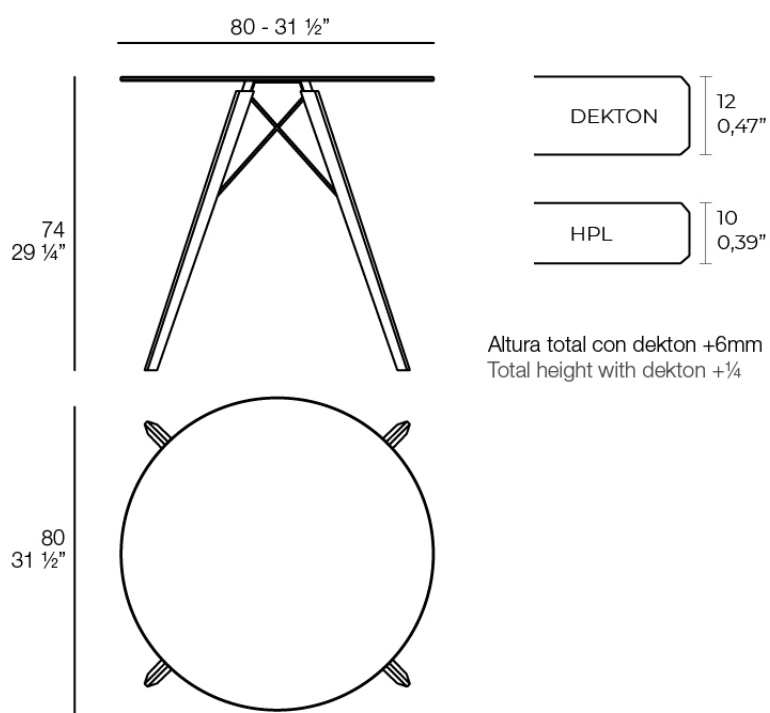

Faz wood dining table ø80x74

by Ramón Esteve

Faz is a modular collection of outdoor furniture and planters designed by Ramón Esteve for Vondom. He is the architect of harmony, serenity, timelessness and universality, and he has created mineral and emphatic shapes that make Faz a design that contextualizes with homes and installations. An ambience, encircling as a result of the blissful combination of the material and lighting, so that the sole sensation would be its fusion.

Info

Description

Weight: 12.26 Kg

FAZ WOOD Mesa Comedor Ø80
FAZ WOOD Dinning table Ø31 1/2"

Finishes

finishes

HPL

Ref. 54314

white wood 2

white wood 1

black

HPL black edge

Solid Core

Ref. 54314B

white

HPL solid core