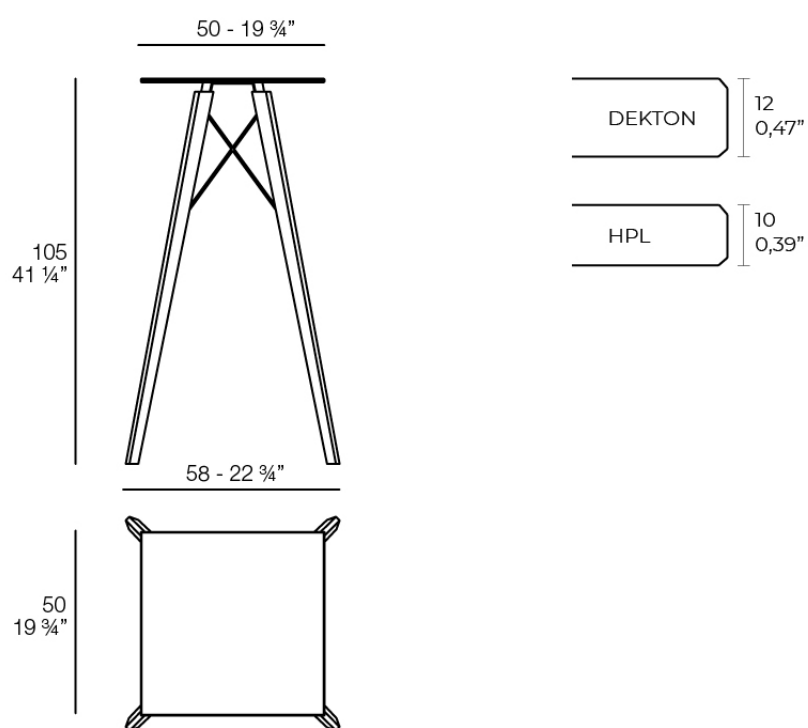

Faz wood high table 50x50x105

by Ramón Esteve

Faz is a modular collection of outdoor furniture and planters designed by Ramón Esteve for Vondom. He is the architect of harmony, serenity, timelessness and universality, and he has created mineral and emphatic shapes that make Faz a design that contextualizes with homes and installations. An ambience, encircling as a result of the blissful combination of the material and lighting, so that the sole sensation would be its fusion.

Info

Description

Weight: 9.74 Kg

FAZ WOOD Mesa Alta 50 x 50
FAZ WOOD Dinning table 19 3/4 x 19 3/4"

Finishes

finishes

HPL

Ref. 54315

white wood 2

white wood 1

black

HPL black edge

Solid Core

Ref. 54315B

white

HPL solid core