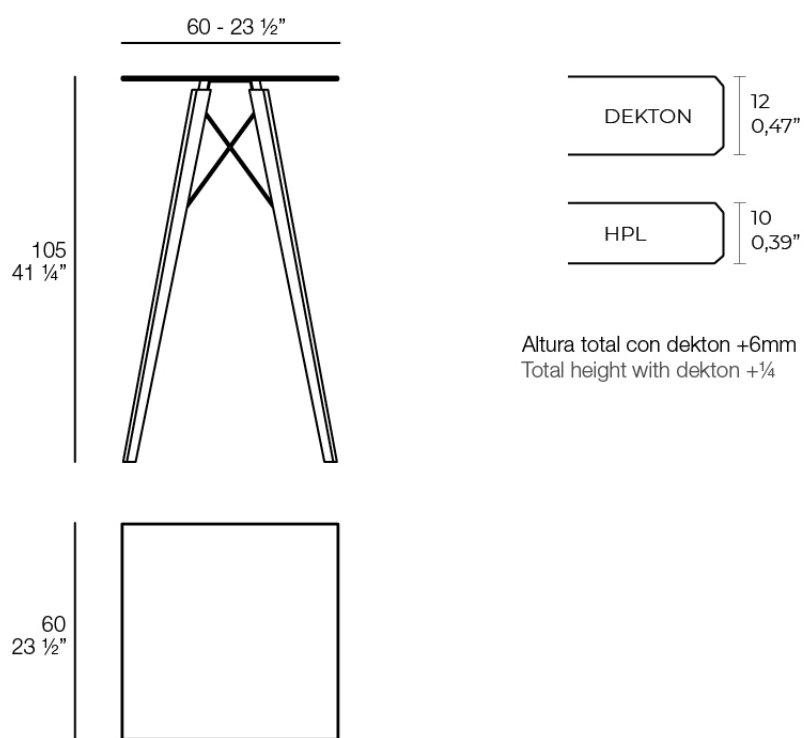

Faz wood high table 60x60x105

by Ramón Esteve

Faz is a modular collection of outdoor furniture and planters designed by Ramón Esteve for Vondom. He is the architect of harmony, serenity, timelessness and universality, and he has created mineral and emphatic shapes that make Faz a design that contextualizes with homes and installations. An ambience, encircling as a result of the blissful combination of the material and lighting, so that the sole sensation would be its fusion.

Info

Description

Weight: 11.19 Kg

FAZ WOOD Mesa Alta 60 x 60
FAZ WOOD Dining table 23 1/2 x 23 1/2"

Finishes

finishes

HPL

Ref. 54317

white wood 2

white wood 1

black

HPL black edge

Solid Core

Ref. 54317B

white

HPL solid core