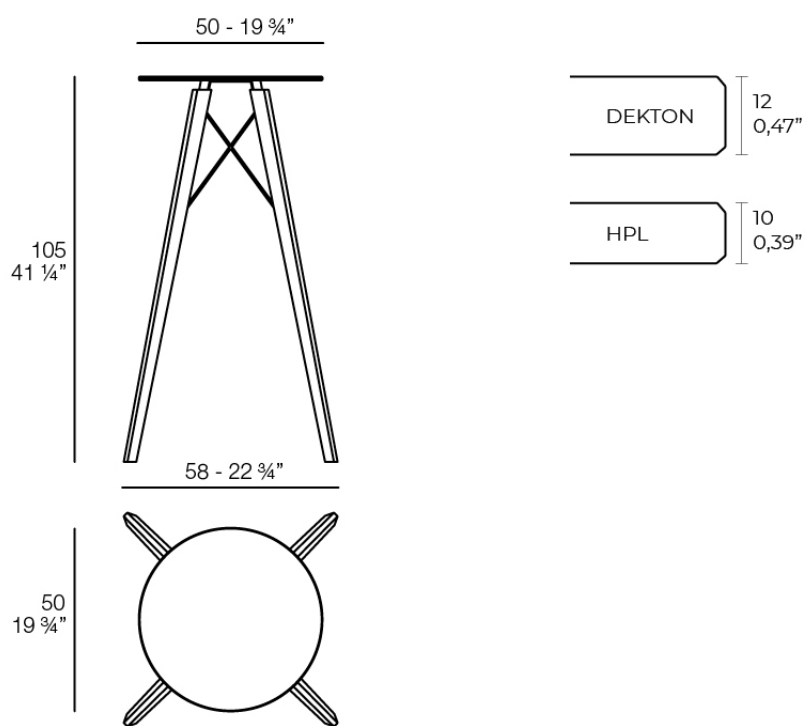

Faz wood high table ø50x105

by Ramón Esteve

Faz is a modular collection of outdoor furniture and planters designed by Ramón Esteve for Vondom. He is the architect of harmony, serenity, timelessness and universality, and he has created mineral and emphatic shapes that make Faz a design that contextualizes with homes and installations. An ambience, encircling as a result of the blissful combination of the material and lighting, so that the sole sensation would be its fusion.

Info

Description

Weight: 9.04 Kg

FAZ WOOD Mesa Alta Ø50
FAZ WOOD Dinning table Ø19 3/4"

Finishes

finishes

HPL

Ref. 54316

white wood 1

white wood 2

black

HPL black edge

Solid Core

Ref. 54316B

white

HPL solid core