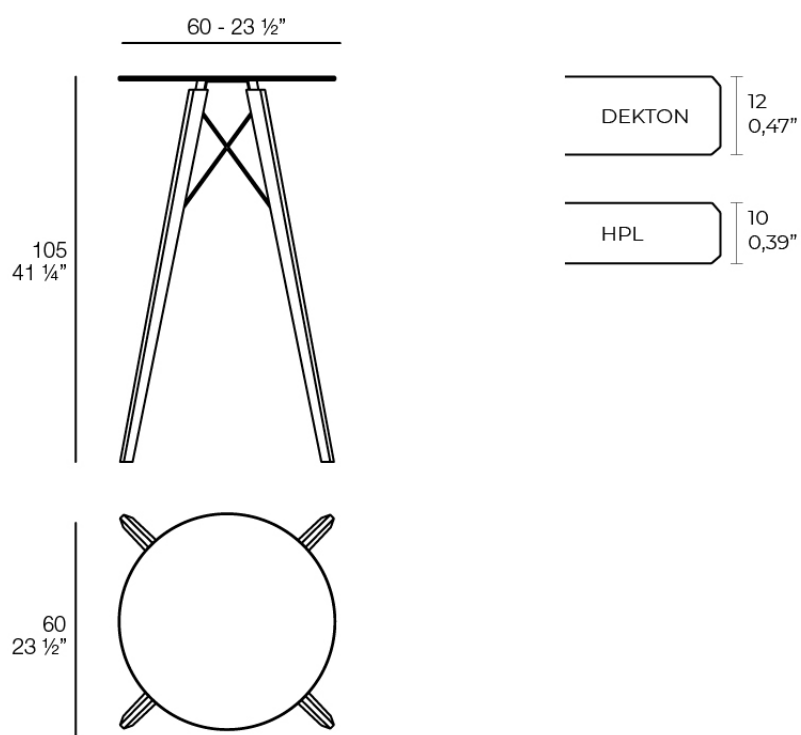

## Faz wood high table ø60x105

by Ramón Esteve

Faz is a modular collection of outdoor furniture and planters designed by Ramón Esteve for Vondom. He is the architect of harmony, serenity, timelessness and universality, and he has created mineral and emphatic shapes that make Faz a design that contextualizes with homes and installations. An ambience, encircling as a result of the blissful combination of the material and lighting, so that the sole sensation would be its fusion.

### Description

Weight: 10.17 Kg

FAZ WOOD Mesa Alta Ø60  
FAZ WOOD Dinning table Ø23 1/2"