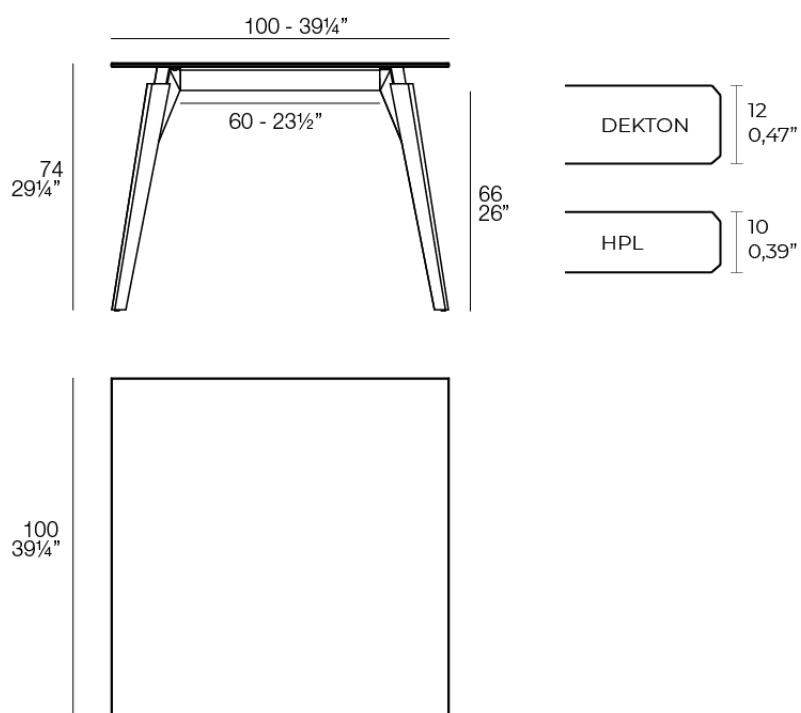

Faz wood lounge table 100x100x74

by Ramón Esteve

Faz is a modular collection of outdoor furniture and planters designed by Ramón Esteve for Vondom. He is the architect of harmony, serenity, timelessness and universality, and he has created mineral and emphatic shapes that make Faz a design that contextualizes with homes and installations. An ambience, encircling as a result of the blissful combination of the material and lighting, so that the sole sensation would be its fusion.

Info

Description

Weight: 28.51 Kg

FAZ WOOD Mesa Sal3n 100 x 100
FAZ WOOD Lounge Table 39 1/4" x 39 1/4"

Finishes

finishes

HPL

Ref. 54306

white wood 2

white wood 1

black

HPL black edge

Solid Core

Ref. 54306B

white wood 1

HPL solid core