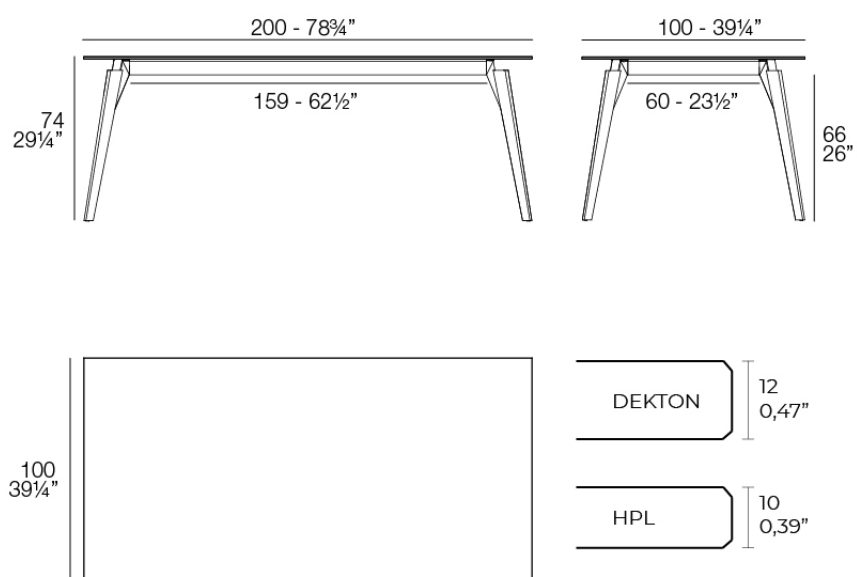

Faz wood lounge table 200x100x74

by Ramón Esteve

Faz is a modular collection of outdoor furniture and planters designed by Ramón Esteve for Vondom. He is the architect of harmony, serenity, timelessness and universality, and he has created mineral and emphatic shapes that make Faz a design that contextualizes with homes and installations. An ambience, encircling as a result of the blissful combination of the material and lighting, so that the sole sensation would be its fusion.

Info

Description

Weight: 45.86 Kg

FAZ WOOD Mesa Salón 200 x 100
FAZ WOOD Lounge Table 78 $\frac{3}{4}$ " x 39 $\frac{1}{4}$ "

Finishes

finishes

HPL

Ref. 54308

white wood 2

white wood 1

black

HPL black edge

Solid Core

Ref. 54308B

white wood 2

white wood 1