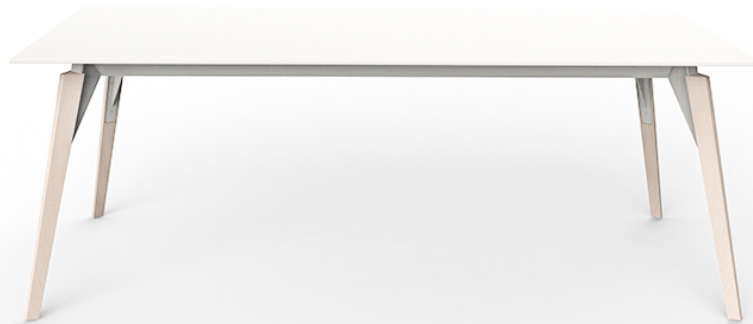

Faz wood lounge table 200x100x74

by Ramón Esteve

Faz is a modular collection of outdoor furniture and planters designed by Ramón Esteve for Vondom. He is the architect of harmony, serenity, timelessness and universality, and he has created mineral and emphatic shapes that make Faz a design that contextualizes with homes and installations. An ambience, encircling as a result of the blissful combination of the material and lighting, so that the sole sensation would be its fusion.

Info

Description

Weight: 45.86 Kg

FAZ WOOD Mesa Salón 200 x 100
FAZ WOOD Lounge Table 78 $\frac{3}{4}$ " x 39 $\frac{1}{4}$ "

Finishes

finishes

HPL

Ref. 54308

white wood 2

white wood 1

black

HPL black edge

Solid Core

Ref. 54308B

white wood 2

white wood 1