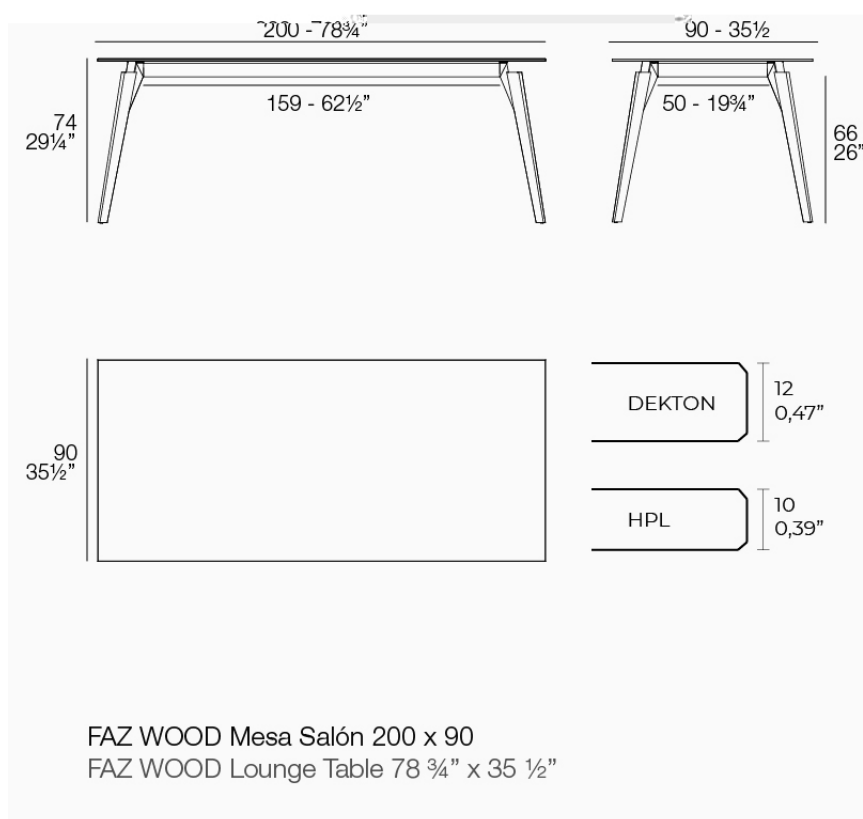

Faz wood lounge table 200x90x74

by Ramón Esteve

Faz is a modular collection of outdoor furniture and planters designed by Ramón Esteve for Vondom. He is the architect of harmony, serenity, timelessness and universality, and he has created mineral and emphatic shapes that make Faz a design that contextualizes with homes and installations. An ambience, encircling as a result of the blissful combination of the material and lighting, so that the sole sensation would be its fusion.

Info

Description

Weight: 42.8 Kg

Finishes

finishes

HPL

Ref. 54307

white wood 2

white wood 1

black

HPL black edge

Solid Core

Ref. 54307B

HPL solid core

DEKTON

Ref. 54307M